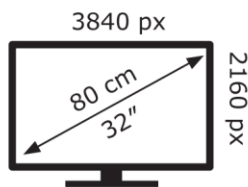

Energy Label for Customers in England, Scotland and

Wales

Energy Label for Customers in Republic of Ireland and

Northern Ireland

acer

X32 X5

33 kWh/1000h

ABCDEF**G**

36 kWh/1000h

2019/2013

acer

X32 X5

33 kWh/1000h

ABCDEF**G**

36 kWh/1000h

2019/2013