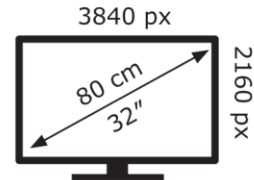

Energy Label for Customers in England, Scotland and

Wales

Energy Label for Customers in Republic of Ireland and

Northern Ireland

acer

X32 X5

33 kWh/1000h

ABCDEF**G**

36 kWh/1000h

2019/2013

acer

X32 X5

33 kWh/1000h

ABCDEF**G**

36 kWh/1000h

2019/2013