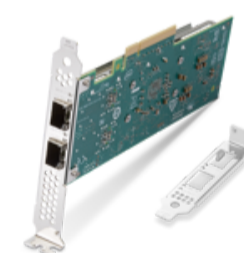

Intel E810-DA2 10/25GbE SFP28 2-Port PCIe Ethernet Adapter

4XC1U87489