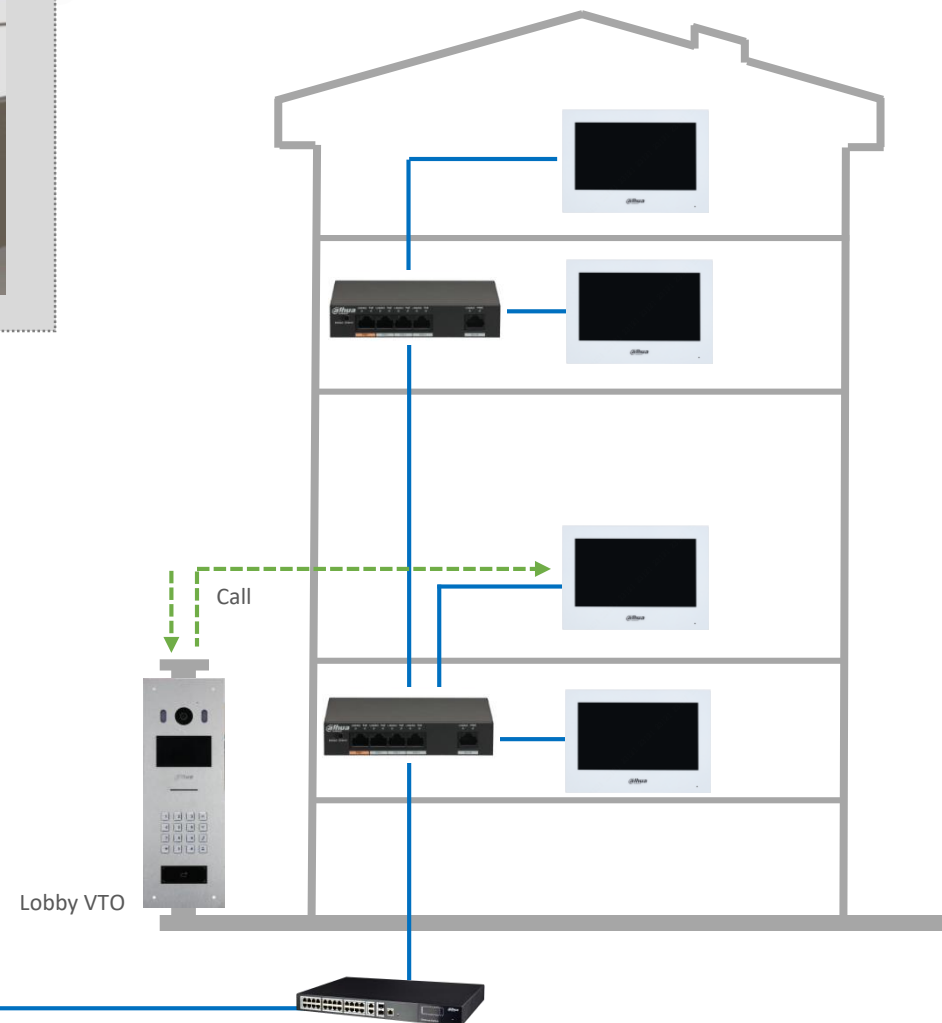

Fence Entrance

Apartment Lobby

SIP big apartment

— Cat5e