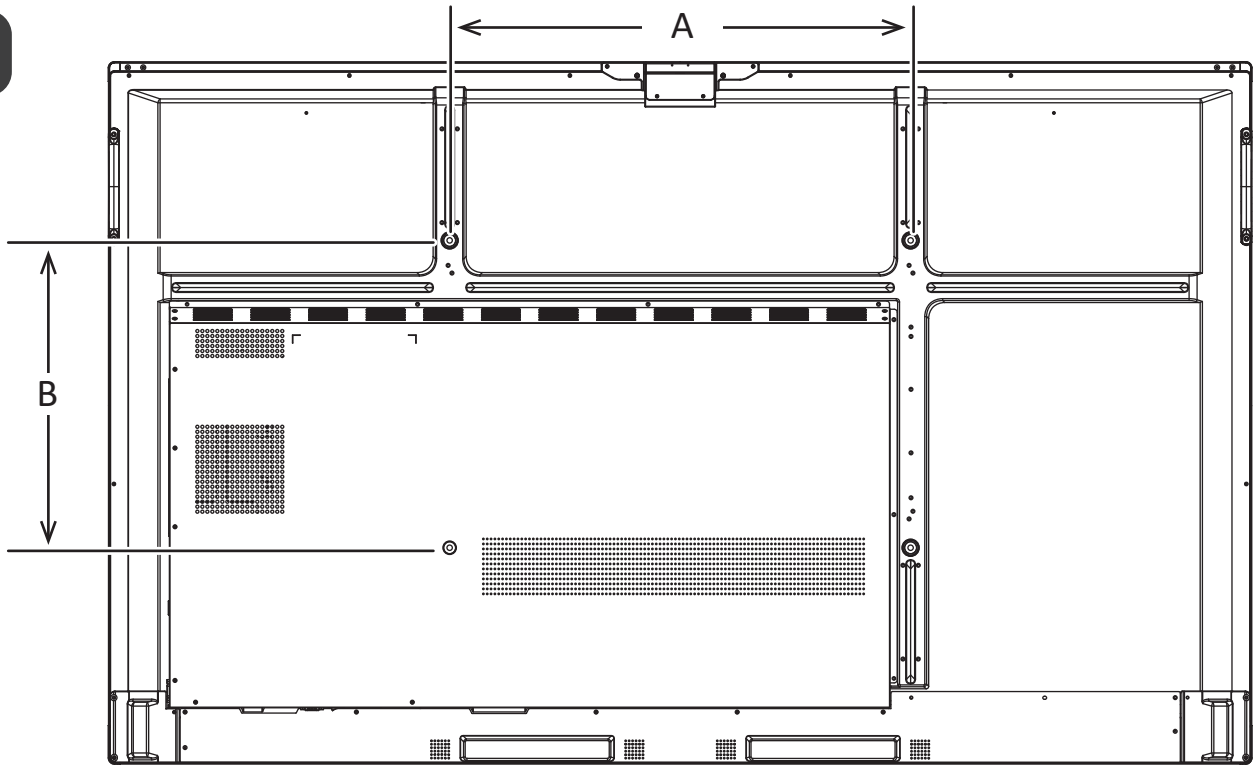

IFP51-3C Series

VS20640/VS20641/VS20434

ViewBoard series

HDMI cable

USB touch cable

ViewSonic Europe Limited
 Haaksbergweg 75
 1101 BR Amsterdam
 Netherlands
 +31 (0) 650608655
 EPREL@viewsoniceurope.com

55"	400 x 200 mm (A x B)
65"	600 x 400 mm (A x B)
75"	800 x 400 mm (A x B)
86" / 98"	800 x 600 mm (A x B)