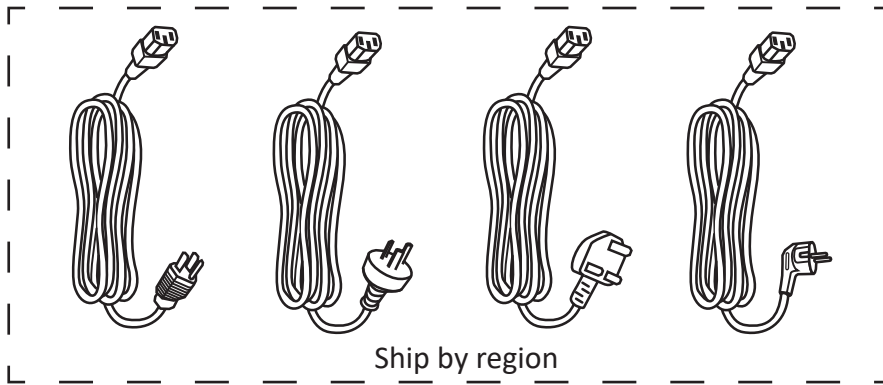

IFP51-3C Series

VS20640/VS20641/VS20434

ViewBoard series

HDMI cable

USB touch cable

ViewSonic Europe Limited
 Haaksbergweg 75
 1101 BR Amsterdam
 Netherlands
 +31 (0) 650608655
 EPREL@viewsoniceurope.com

55"	400 x 200 mm (A x B)
65"	600 x 400 mm (A x B)
75"	800 x 400 mm (A x B)
86" / 98"	800 x 600 mm (A x B)