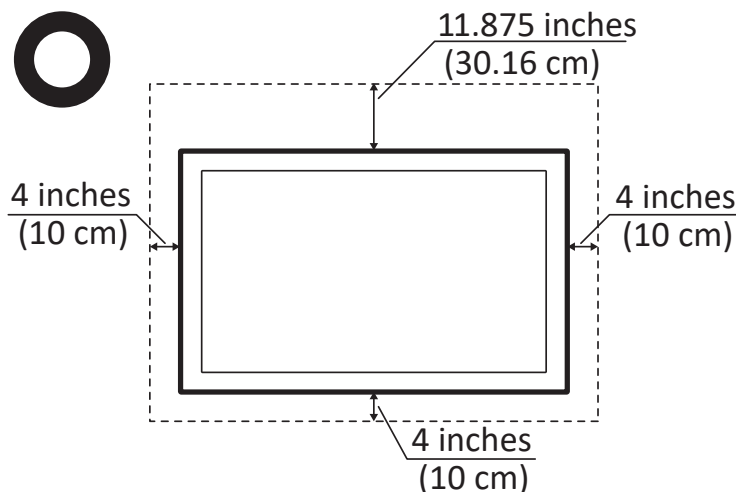

IFP51-3C Series

VS20640/VS20641/VS20434

ViewBoard series

HDMI cable

USB touch cable

ViewSonic Europe Limited
 Haaksbergweg 75
 1101 BR Amsterdam
 Netherlands
 +31 (0) 650608655
 EPREL@viewsoniceurope.com

55"	400 x 200 mm (A x B)
65"	600 x 400 mm (A x B)
75"	800 x 400 mm (A x B)
86" / 98"	800 x 600 mm (A x B)