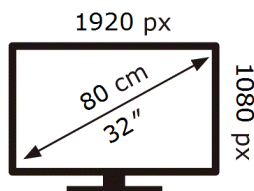

# ENERG

Samsung

HG32F800FEU

**27** kWh/1000h

ABCDEF **G**

**HDR**

**50** kWh/1000h

2019/2013