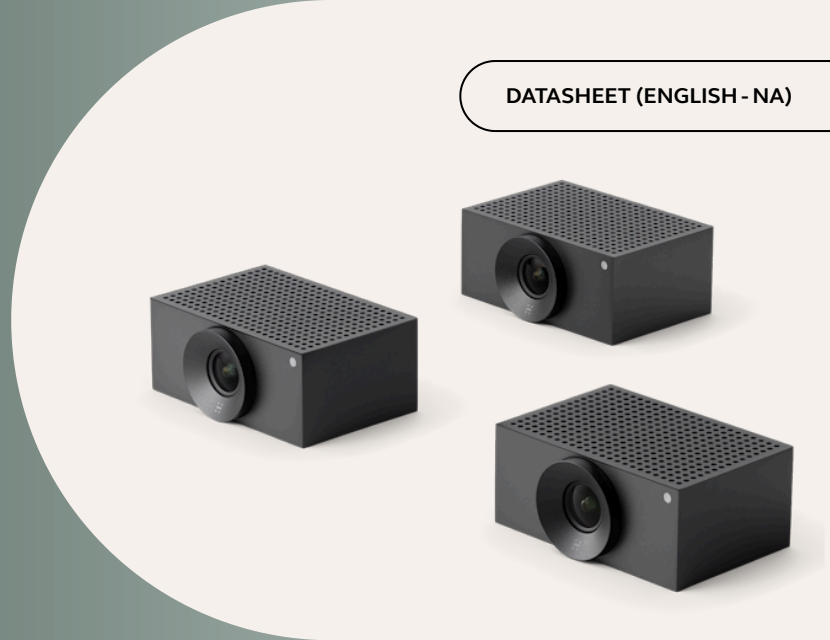

CAM CREW

AI-driven multi-camera system

> For large rooms

TECHNICAL SPECIFICATIONS

General info	Box contents	Jabra Cam Crew (3 Cameras) • 4 x Regional Power Cables • AC/DC Power Adapter with Regional power plugs • 1 x USB-A-C cable 0.6m • 1 x USB-C-C cable 0.6m • USB Adapter • 4 x ethernet cable 3m • 3 x Crew Wall Mount • Ethernet switch • wall mount • 3.5 mm audio cable
	Main unit dimensions (WxHxD)	90 x 53 x 122 mm 3.5 x 2 x 4.8 in
	Main unit weight (base unit)	0.6 kg 1.3 lbs
	Warranty	3 years
	Onboard AI	Yes
	LED features and functions	Power indicator
	Certifications and compliance	Microsoft Teams Rooms, Zoom Rooms
Video	Type of camera	Fixed-focus digital PTZ
	Camera resolution	Up to 1920 x 1080
	Zoom	Up to 5x digital zoom
	Field of view	Horizontal: 92°, Vertical: 65°
Connectivity	Interfaces	Ethernet (RJ45), USB C via USB Adapter, SuperSpeed USB 3
Software & Apps	Compatible software and/or apps	Microsoft Teams; Zoom Rooms; Huddly Connect App
	Integrated People Count	Yes

PRODUCT TYPE	SKU	DESCRIPTION
Products	9000-102	Jabra Cam Crew