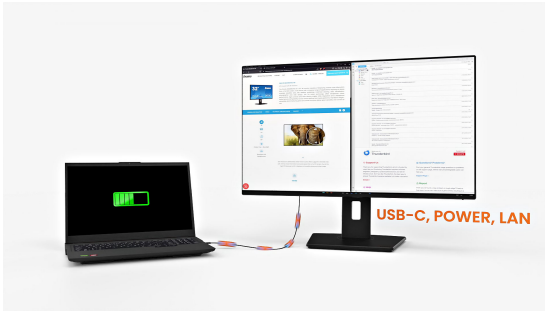

INFORMATION**24" IPS monitor with USB-C docking, LAN & ergonomic stand**

With an integrated USB-C dock, it allows you to connect your laptop, transfer video, and power or charge your device using a single cable. The DisplayPort output lets you easily connect a second monitor, making it ideal for multitasking and extended desktop setups. When the monitor is connected to the internet via LAN, your laptop also gains instant access to a wired network.

The ergonomic stand offers height adjustment, tilt, swivel and pivot functions, allowing you to position the screen to your needs. With a four side slim bezel design, the XB2497HSN-B1 is an excellent choice for clean, modern, and multi-monitor workspaces.

USB-C dock for tidy desk & easy connectivity

Connect everything with just one cable - handle video, data, and power while keeping your desk clean and organized.

Reduced eye strain & fatigue

Work, study or play longer without eye fatigue, thanks to flicker-free technology and reduced blue light emissions. These features help minimize eye strain and improve visual comfort, allowing you to stay focused and productive throughout the day.

Adjustable stand for optimal comfort

Find your perfect screen position easily and maintain a healthy, comfortable posture all day long. Thanks to its fully adjustable stand, you can effortlessly adapt the monitor to your needs. Raise or lower the height, swivel left or right, or tilt the screen to reduce glare and find the optimal viewing angle. Whether you're working, designing, or attending long video calls, this flexibility helps reduce neck and back strain, improving both comfort and productivity throughout your day.