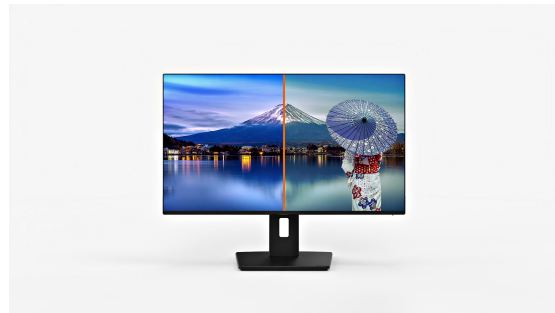

INFORMATION**24" IPS monitor with USB-C docking, LAN & ergonomic stand**

With an integrated USB-C dock, it allows you to connect your laptop, transfer video, and power or charge your device using a single cable. The DisplayPort output lets you easily connect a second monitor, making it ideal for multitasking and extended desktop setups. When the monitor is connected to the internet via LAN, your laptop also gains instant access to a wired network.

The ergonomic stand offers height adjustment, tilt, swivel and pivot functions, allowing you to position the screen to your needs. With a four side slim bezel design, the XB2497HSN-B1 is an excellent choice for clean, modern, and multi-monitor workspaces.

USB-C dock for tidy desk & easy connectivity

Connect everything with just one cable - handle video, data, and power while keeping your desk clean and organized.

Reduced eye strain & fatigue

Work, study or play longer without eye fatigue, thanks to flicker-free technology and reduced blue light emissions. These features help minimize eye strain and improve visual comfort, allowing you to stay focused and productive throughout the day.

Adjustable stand for optimal comfort

Find your perfect screen position easily and maintain a healthy, comfortable posture all day long. Thanks to its fully adjustable stand, you can effortlessly adapt the monitor to your needs. Raise or lower the height, swivel left or right, or tilt the screen to reduce glare and find the optimal viewing angle. Whether you're working, designing, or attending long video calls, this flexibility helps reduce neck and back strain, improving both comfort and productivity throughout your day.