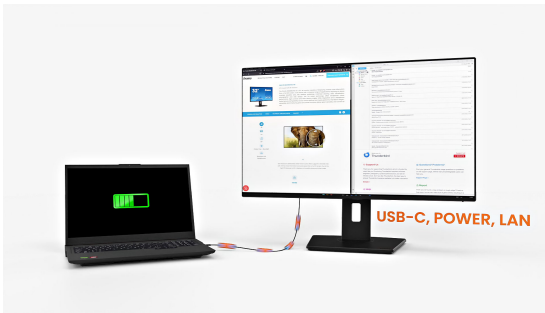

INFORMATION**24" IPS monitor with USB-C docking, LAN & ergonomic stand**

With an integrated USB-C dock, it allows you to connect your laptop, transfer video, and power or charge your device using a single cable. The DisplayPort output lets you easily connect a second monitor, making it ideal for multitasking and extended desktop setups. When the monitor is connected to the internet via LAN, your laptop also gains instant access to a wired network.

Alongside USB-C, the monitor features HDMI and DisplayPort inputs to support a wide range of devices, as well as a USB hub for connecting peripherals directly.

Flicker free technology helps reduce eye strain. The monitor is also certified for Eye Comfort, ensuring viewing comfort throughout the day.

The ergonomic stand offers height adjustment, tilt, swivel and pivot functions, allowing you to position the screen to your needs. With a four side slim bezel design, the XB2497HSN-B1 is an excellent choice for clean, modern, and multi-monitor workspaces.

Adjustable stand for optimal comfort

Find your perfect screen position easily and maintain a healthy, comfortable posture all day long. Thanks to its fully adjustable stand, you can effortlessly adapt the monitor to your needs. Raise or lower the height, swivel left or right, or tilt the screen to reduce glare and find the optimal viewing angle. Whether you're working, designing, or attending long video calls, this flexibility helps reduce neck and back strain, improving both comfort and productivity throughout your day.