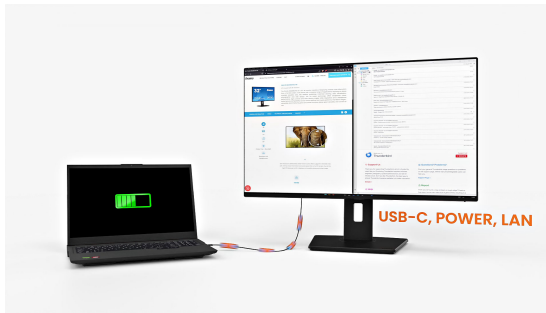

**INFORMATION****24" IPS monitor with USB-C docking, LAN & ergonomic stand**

With an integrated USB-C dock, it allows you to connect your laptop, transfer video, and power or charge your device using a single cable. The DisplayPort output lets you easily connect a second monitor, making it ideal for multitasking and extended desktop setups. When the monitor is connected to the internet via LAN, your laptop also gains instant access to a wired network.

Alongside USB-C, the monitor features HDMI and DisplayPort inputs to support a wide range of devices, as well as a USB hub for connecting peripherals directly.

Flicker free technology helps reduce eye strain. The monitor is also certified for Eye Comfort, ensuring viewing comfort throughout the day.

The ergonomic stand offers height adjustment, tilt, swivel and pivot functions, allowing you to position the screen to your needs. With a four side slim bezel design, the XB2497HSN-B1 is an excellent choice for clean, modern, and multi-monitor workspaces.

### USB-C dock for tidy desk & easy connectivity

Connect everything with just one cable - handle video, data, and power while keeping your desk clean and organized.