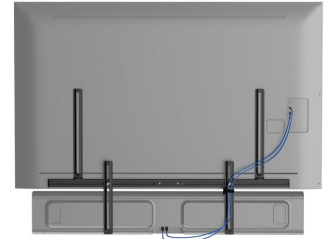

MPN: VLMSBSHELF

TV-Mounted Flexible Universal Soundbar Mount

Vivolink VLMSBSHELF — Universal Soundbar Bracket

The **Vivolink VLMSBSHELF** is a sleek, universal soundbar bracket designed to mount directly to your TV, delivering a clean, integrated audio setup without drilling into walls.

Compatible with most soundbars and TVs, it supports up to 10 kg and adjusts to hole patterns up to 700 mm. With a durable steel and aluminum build, it moves with your TV and includes built-in cable management for a tidy finish.

Key Benefits:

- Universal fit — works with most soundbars and TVs
- Sturdy & stylish — holds up to 10 kg with a modern black finish
- Moves with your TV — tilt and swivel in sync for optimal sound
- Hidden cables — built-in routing keeps things neat

Ideal for home theaters and professional AV setups alike, VLMSBSHELF offers an elegant, no-compromise solution to soundbar mounting.

- Adjustable Bracket: suits video bars, soundbars and cameras in different sizes
- Weight capacity: 10 kg
- TV-Mounted Flexibility Universal Soundbar/camera Mount
- Cable Management: keeps everything organized