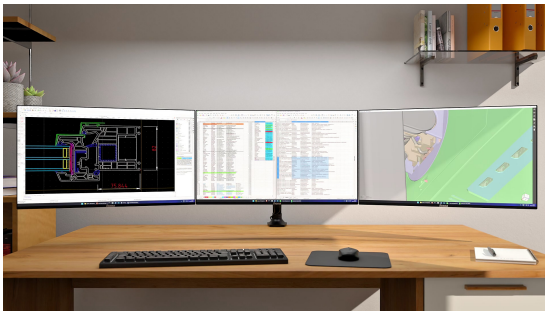

**INFORMATION****27" QHD IPS monitor with ergonomic stand & 4-side slim bezel**

The ProLite XB2791QS features a 27" QHD (2560x1440) display with a sleek 4-side ultra slim bezel design, helping you create a clean and modern multi-monitor workspace.

The IPS panel delivers sharp detail, vivid colours and consistent brightness from all angles. Flicker-free technology and a blue light reducer enhance eye comfort, especially during extended use.

Its ergonomic stand offers 15cm of height adjustment along with tilt, swivel and pivot functions, so you can easily position the screen to suit your posture and stay comfortable throughout the day.

### Expand your view with QHD

QHD 2560x1440 resolution offers up to 77% more screen space than Full HD, giving you plenty of room to multitask efficiently, view more content at once, and work with greater precision, without constantly switching between windows.

### Adjustable stand for optimal comfort

Find your perfect screen position easily and maintain a healthy, comfortable posture all day long. Thanks to its fully adjustable stand, you can effortlessly adapt the monitor to your needs. Raise or lower the height, swivel left or right, or tilt the screen to reduce glare and find the optimal viewing angle. Whether you're working, designing, or attending long video calls, this flexibility helps reduce neck and back strain, improving both comfort and productivity throughout your day.