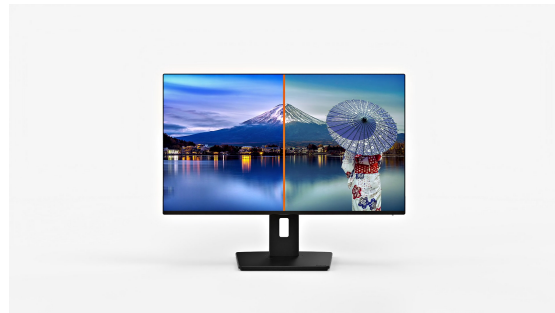

Reduced eye strain & fatigue

Work, study or play longer without eye fatigue, thanks to flicker-free technology and reduced blue light emissions. These features help minimize eye strain and improve visual comfort, allowing you to stay focused and productive throughout the day.