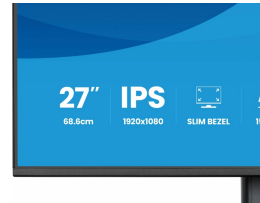

INFORMATION**27" Full HD IPS monitor with 120Hz, ergonomic stand & 4-side slim bezel**

The ProLite XB2791HS features a 27" Full HD display with a sleek 4-side slim bezel design, helping you create a clean and modern multi-monitor workspace.

SPECIFICATION

01 DISPLAY CHARACTERISTICS

Design	4-side slim bezel
Diagonal	27", 68.6cm
Panel	IPS panel technology LED, matte finish
Native resolution	1920 x 1080 @120Hz (2.1 megapixel Full HD)
Aspect ratio	16:9
Panel brightness	350 cd/m ²
Static contrast	1500:1
Advanced contrast	80M:1
Response time (MPRT)	1ms
Viewing zone	horizontal/vertical: 178°/178°, right/left: 89°/89°, up/down: 89°/89°
Colour support	16.7mln (sRGB: 99.7%; NTSC: 72%)
Horizontal Sync	30 - 140kHz
Viewable area W x H	597.9 x 336.3mm
Pixel pitch	0.311mm
Colour	matte, black (matte, black)

04 MECHANICAL

Display position adjustments	height, swivel, tilt, pivot (rotation both sides)
Height adjustment	150mm
Rotation (PIVOT function)	90°
Swivel stand	360°; 180° left; 180° right
Tilt angle	23° up; 5° down
VESA mounting	100 x 100mm
Cable management system	yes

08 DIMENSIONS / WEIGHT

Product dimensions W x H x D	611.5 x 404 (547.5) x 224.5mm
Box dimensions W x H x D	691 x 442 x 142mm
Weight (without box)	5.4kg
Weight (with box)	7.5kg
EAN code	4948570127429

All trademarks and registered trademarks acknowledged. E & O E. Specification subject to change without notice. All LCD's comply with ISO-9241-307:2008 in connection with pixel defects. © IIYAMA CORPORATION. ALL RIGHTS RESERVED