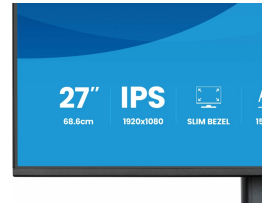

INFORMATION**27" Full HD IPS monitor with 120Hz, ergonomic stand & 4-side slim bezel**

The ProLite XB2791HS features a 27" Full HD display with a sleek 4-side slim bezel design, helping you create a clean and modern multi-monitor workspace.

SPECIFICATION

01 DISPLAY CHARACTERISTICS

Design	4-side slim bezel
Diagonal	27", 68.6cm
Panel	IPS panel technology LED, matte finish
Native resolution	1920 x 1080 @120Hz (2.1 megapixel Full HD)
Aspect ratio	16:9
Panel brightness	350 cd/m ²
Static contrast	1500:1
Advanced contrast	80M:1
Response time (MPRT)	1ms
Viewing zone	horizontal/vertical: 178°/178°, right/left: 89°/89°, up/down: 89°/89°
Colour support	16.7mIn (sRGB: 99.7%; NTSC: 72%)
Horizontal Sync	30 - 140kHz
Viewable area W x H	597.9 x 336.3mm
Pixel pitch	0.311mm
Colour	matte, black (matte, black)

04 MECHANICAL

Display position adjustments	height, swivel, tilt, pivot (rotation both sides)
Height adjustment	150mm
Rotation (PIVOT function)	90°
Swivel stand	360°; 180° left; 180° right
Tilt angle	23° up; 5° down
VESA mounting	100 x 100mm
Cable management system	yes

08 DIMENSIONS / WEIGHT

Product dimensions W x H x D	611.5 x 404 (547.5) x 224.5mm
Box dimensions W x H x D	691 x 442 x 142mm
Weight (without box)	5.4kg
Weight (with box)	7.5kg
EAN code	4948570127429

All trademarks and registered trademarks acknowledged. E & O E. Specification subject to change without notice. All LCD's comply with ISO-9241-307:2008 in connection with pixel defects. © IIYAMA CORPORATION. ALL RIGHTS RESERVED