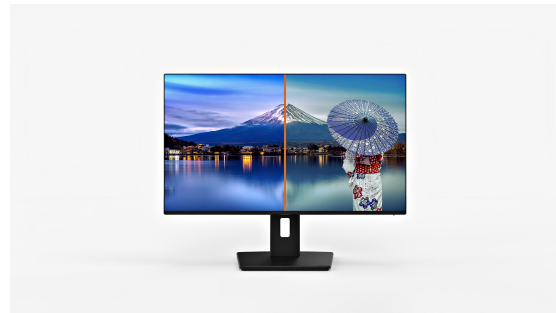

Reduced eye strain & fatigue

Work, study or play for longer with greater visual comfort. The Blue Light Reducer feature lets you lower blue light emissions through software settings, helping minimise eye strain during extended screen time. Combined with flicker-free technology, it supports a more comfortable viewing experience so you can stay focused throughout the day.