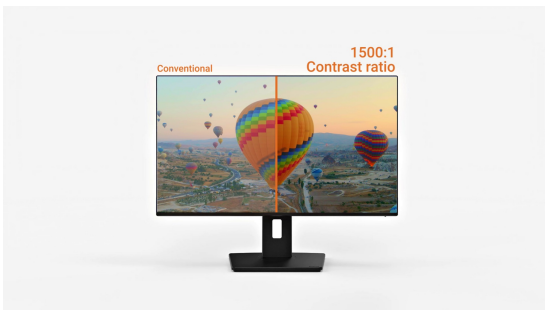

**INFORMATION****27" IPS monitor with 120Hz performance and eye comfort features**

The ProLite X2791HS features a 27" Full HD display with a sleek 4-side slim bezel design, helping you create a clean and modern multi-monitor workspace.

### Multi-screen setup for a panoramic workspace

Connect multiple ultra-slim bezel monitors to create a panoramic workspace, keep your apps in view, streamline multitasking, and boost productivity.

### Reveal hidden details with deeper contrast

With a native contrast ratio of 1500:1, this monitor brings out subtle shadow nuances and fine tonal transitions. You see more image information at a glance, making it easier to make precise creative choices during editing and colour grading. Dark areas stay crisp and distinct without blending into one another.

### 01 DISPLAY CHARACTERISTICS

<b>Design</b>	4-side slim bezel
<b>Diagonal</b>	27", 68.6cm
<b>Panel</b>	IPS panel technology LED, matte finish
<b>Native resolution</b>	1920 x 1080 @120Hz (2.1 megapixel Full HD)
<b>Aspect ratio</b>	16:9
<b>Panel brightness</b>	350 cd/m <sup>2</sup>
<b>Static contrast</b>	1500:1
<b>Advanced contrast</b>	80M:1
<b>Response time (MPRT)</b>	1ms
<b>Viewing zone</b>	horizontal/vertical: 178°/178°, right/left: 89°/89°, up/down: 89°/89°
<b>Colour support</b>	16.7mln (sRGB: 99.7%; NTSC: 72%)
<b>Horizontal Sync</b>	30 - 140kHz
<b>Viewable area W x H</b>	597.9 x 336.3mm
<b>Pixel pitch</b>	0.311mm
<b>Colour</b>	matte, black (matte, black)