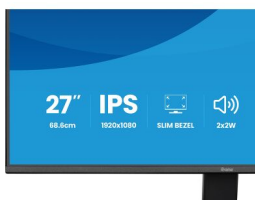

## 27" IPS monitor with 120Hz performance and eye comfort features

The ProLite X2791HS features a 27" Full HD display with a sleek 4-side slim bezel design, helping you create a clean and modern multi-monitor workspace.

### 01 DISPLAY CHARACTERISTICS

<b>Design</b>	4-side slim bezel
<b>Diagonal</b>	27", 68.6cm
<b>Panel</b>	IPS panel technology LED, matte finish
<b>Native resolution</b>	1920 x 1080 @120Hz (2.1 megapixel Full HD)
<b>Aspect ratio</b>	16:9
<b>Panel brightness</b>	350 cd/m <sup>2</sup>
<b>Static contrast</b>	1500:1
<b>Advanced contrast</b>	80M:1
<b>Response time (MPRT)</b>	1ms
<b>Viewing zone</b>	horizontal/vertical: 178°/178°, right/left: 89°/89°, up/down: 89°/89°
<b>Colour support</b>	16.7mln (sRGB: 99.7%; NTSC: 72%)
<b>Horizontal Sync</b>	30 - 140kHz
<b>Viewable area W x H</b>	597.9 x 336.3mm
<b>Pixel pitch</b>	0.311mm
<b>Colour</b>	matte, black (matte, black)

## 08 DIMENSIONS / WEIGHT

<b>Product dimensions W x H x D</b>	611.5 x 427.5 x 190mm
<b>Box dimensions W x H x D</b>	688 x 442 x 126mm
<b>Weight (without box)</b>	3.8kg
<b>Weight (with box)</b>	5.8kg
<b>EAN code</b>	4948570127412