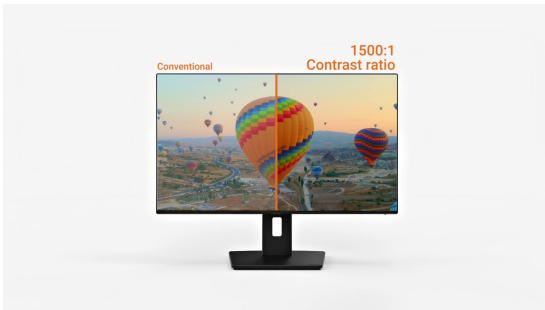

## 27" IPS monitor with 120Hz performance and eye comfort features

The ProLite X2791HS features a 27" Full HD display with a sleek 4-side slim bezel design, helping you create a clean and modern multi-monitor workspace.

### Multi-screen setup for a panoramic workspace

Connect multiple ultra-slim bezel monitors to create a panoramic workspace, keep your apps in view, streamline multitasking, and boost productivity.

### Reveal hidden details with deeper contrast

With a native contrast ratio of 1500:1, this monitor brings out subtle shadow nuances and fine tonal transitions. You see more image information at a glance, making it easier to make precise creative choices during editing and colour grading. Dark areas stay crisp and distinct without blending into one another.

### 01 DISPLAY CHARACTERISTICS

<b>Design</b>	4-side slim bezel
<b>Diagonal</b>	27", 68.6cm
<b>Panel</b>	IPS panel technology LED, matte finish
<b>Native resolution</b>	1920 x 1080 @120Hz (2.1 megapixel Full HD)
<b>Aspect ratio</b>	16:9
<b>Panel brightness</b>	350 cd/m <sup>2</sup>
<b>Static contrast</b>	1500:1
<b>Advanced contrast</b>	80M:1
<b>Response time (MPRT)</b>	1ms
<b>Viewing zone</b>	horizontal/vertical: 178°/178°, right/left: 89°/89°, up/down: 89°/89°
<b>Colour support</b>	16.7mln (sRGB: 99.7%; NTSC: 72%)
<b>Horizontal Sync</b>	30 - 140kHz
<b>Viewable area W x H</b>	597.9 x 336.3mm
<b>Pixel pitch</b>	0.311mm
<b>Colour</b>	matte, black (matte, black)