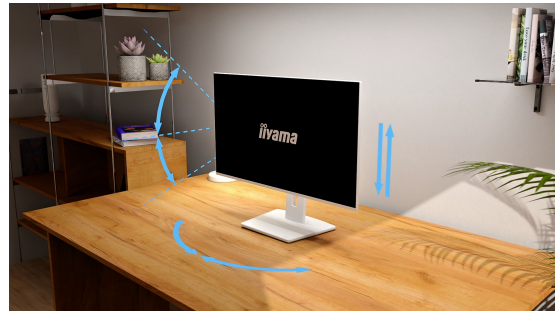

Multi-screen setup for a panoramic workspace

Connect multiple ultra-slim bezel monitors to create a panoramic workspace, keep your apps in view, streamline multitasking, and boost productivity.

Versatile connectivity for all your devices

Connect multiple devices and accessories in one simple step with HDMI, DisplayPort and the USB hub, streamlining your workspace for maximum efficiency and ensuring a tidy, uninterrupted workflow.

Adjustable stand for optimal comfort

Find your perfect screen position easily and maintain a healthy, comfortable posture all day long. Thanks to its fully adjustable stand, you can effortlessly adapt the monitor to your needs. Raise or lower the height, swivel left or right, or tilt the screen to reduce glare and find the optimal viewing angle. Whether you're working, designing, or attending long video calls, this flexibility helps reduce neck and back strain, improving both comfort and productivity throughout your day.