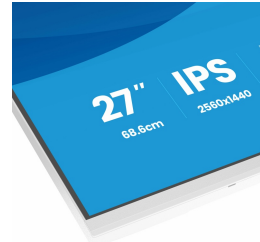

SPECIFICATION

01 DISPLAY CHARACTERISTICS

Design	4-side slim bezel
Diagonal	27", 68.5cm
Panel	IPS Panel Technology LED, matte finish
Native resolution	2560 x 1440 @75Hz (3.7 megapixel QHD)
Aspect ratio	16:9
Panel brightness	350 cd/m ²
Static contrast	1000:1
Advanced contrast	80M:1
Response time (MPRT)	1ms
Viewing zone	horizontal/vertical: 178°/ 178°, right/left: 89°/89°, up/down: 89°/89°
Colour support	16.7mIn (sRGB: 100%; NTSC: 72%)
Horizontal Sync	30 - 112kHz
Viewable area W x H	596.7 x 335.7mm, 23.5 x 13.2"
Pixel pitch	0.233mm
Colour	matte, white (white)

04 MECHANICAL

Display position adjustments	height, swivel, tilt, pivot (rotation both sides)
Height adjustment	150mm
Rotation (PIVOT function)	90°
Swivel stand	120°; 60° left; 60° right
Tilt angle	23° up; 5° down
VESA mounting	100 x 100mm
Cable management system	yes

08 DIMENSIONS / WEIGHT

Product dimensions W x H x D	613 x 403.5 (547.5) x 209.5mm
Box dimensions W x H x D	691 x 447 x 142mm
Weight (without box)	5.4kg
Weight (with box)	7.8kg
EAN code	4948570125883

All trademarks and registered trademarks acknowledged. E & O E. Specification subject to change without notice. All LCD's comply with ISO-9241-307:2008 in connection with pixel defects. © IIYAMA CORPORATION. ALL RIGHTS RESERVED