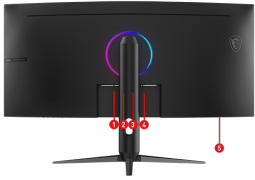

Dimension with Stand (W x D x H)	797.53 x 332.32 x 418.9 mm (31.3 x 13.08 x 16.4 inch)
Dimension without Stand (W x D x H)	797.53 x 158.18 x 363.02 mm (31.3 x 6.2 x 14.2 inch)
Weight (NW / GW)	7.75 kg (17 lbs) / 11.3 kg (24.9 lbs)
Carton Dimension (W X D X H)	985 x 228 x 510 mm (38.7 x 8.9 x 20 inch)
Accessories	1x DisplayPort Cable (1.4a), 1x Power Cord (C13), 1x Power Adaptor, 1x Quick Guide, 4x VESA Screw
Note	HDMI™: 3440 x 1440 (Up to 100Hz) DisplayPort: 3440 x 1440 (Up to 200Hz) Support: HDMI™ CEC; PIP/PBP; Non Support: KVM

CONNECTIONS

1. 5-Way Navi Key
2. 2x HDMI™ 2.0b (UWQHD@100Hz)
3. DisplayPort 1.4a (HBR3)
4. Headphone out
5. DC-in
6. Kensington lock