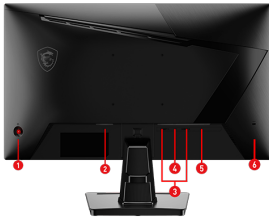

Weight (NW / GW)	3.25 kg (7.1 lbs) / 4.75 kg (10.4 lbs)
Carton Dimension (W X D X H)	630 x 125 x 404 mm (24.8 x 4.9 x 15.9 inch)
Accessories	1x HDMI™ Cable (2.0), 1x Power Cord (C13), 1x Quick Guide, 4x Stand Screw
Note	HDMI™ : 1920 x 1080 (Up to 200Hz) DisplayPort: 1920 x 1080 (Up to 200Hz) Support: HDMI™ CEC; Non Support: KVM, PIP/PBP

CONNECTIONS

1. 5-Way Navi Key
2. AC-in
3. 2x HDMI™ 2.0b (FHD@200Hz)
4. DisplayPort 1.2a
5. Headphone-out
6. Kensington Lock