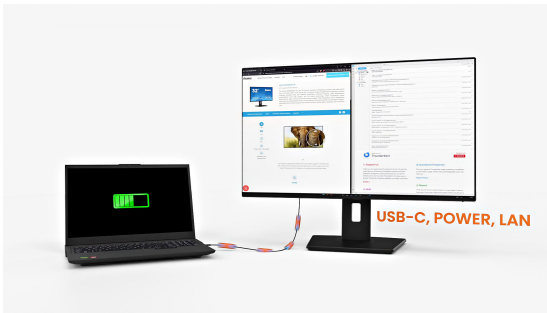

INFORMATION

27" Full HD monitor with USB-C docking and LAN that simplifies your daily setup

Designed for modern professionals who value efficiency and a clutter-free workspace, the ProLite XB2797HSN brings smart connectivity and reliable performance together in a versatile 27" display built for everyday business use.

The integrated USB-C dock with 65W Power Delivery allows you to transmit video, audio and data while simultaneously powering your laptop through a single cable. This streamlined solution keeps your desk tidy, reduces cable clutter and makes hot-desking quick and effortless. The built-in RJ45 (LAN) port ensures a stable wired network connection directly via the monitor, removing the need for additional adapters and supporting consistent performance throughout the working day.

The 27" Full HD IPS panel (1920×1080) delivers clear, detailed visuals and accurate colour reproduction with wide viewing angles, making it ideal for office applications, document handling, web-based tasks and day-to-day multitasking. A DisplayPort output enables easy daisy-chaining for a dual-monitor setup, helping you expand your workspace and improve productivity with minimal effort.

USB-C dock for tidy desk & easy connectivity

Connect everything with just one cable - handle video, data, and power while keeping your desk clean and organized.

Adjustable stand for optimal comfort

Find your perfect screen position easily and maintain a healthy, comfortable posture all day long. Thanks to its fully adjustable stand, you can effortlessly adapt the monitor to your needs. Raise or lower the height, swivel left or right, or tilt the screen to reduce glare and find the optimal viewing angle. Whether you're working, designing, or attending long video calls, this flexibility helps reduce neck and back strain, improving both comfort and productivity throughout your day.