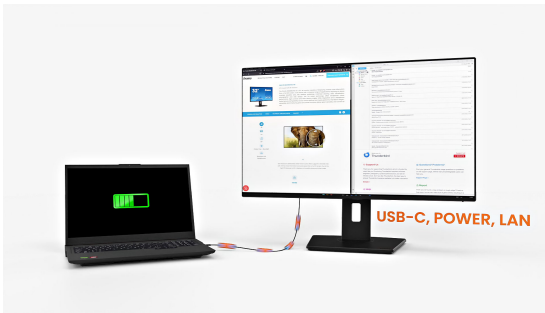

INFORMATION

27" Full HD monitor with USB-C docking and LAN that simplifies your daily setup

Designed for modern professionals who value efficiency and a clutter-free workspace, the ProLite XB2797HSN brings smart connectivity and reliable performance together in a versatile 27" display built for everyday business use.

The integrated USB-C dock with 65W Power Delivery allows you to transmit video, audio and data while simultaneously powering your laptop through a single cable. This streamlined solution keeps your desk tidy, reduces cable clutter and makes hot-desking quick and effortless. The built-in RJ45 (LAN) port ensures a stable wired network connection directly via the monitor, removing the need for additional adapters and supporting consistent performance throughout the working day.

The 27" Full HD IPS panel (1920×1080) delivers clear, detailed visuals and accurate colour reproduction with wide viewing angles, making it ideal for office applications, document handling, web-based tasks and day-to-day multitasking. A DisplayPort output enables easy daisy-chaining for a dual-monitor setup, helping you expand your workspace and improve productivity with minimal effort.

USB-C dock for tidy desk & easy connectivity

Connect everything with just one cable - handle video, data, and power while keeping your desk clean and organized.

Adjustable stand for optimal comfort

Find your perfect screen position easily and maintain a healthy, comfortable posture all day long. Thanks to its fully adjustable stand, you can effortlessly adapt the monitor to your needs. Raise or lower the height, swivel left or right, or tilt the screen to reduce glare and find the optimal viewing angle. Whether you're working, designing, or attending long video calls, this flexibility helps reduce neck and back strain, improving both comfort and productivity throughout your day.