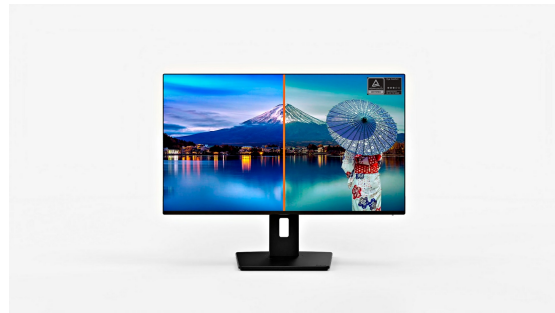

Feel the difference with certified eye comfort

Hardware-based low blue light built into the panel, flicker-free technology and true-to-life colour accuracy all work together to support more comfortable viewing throughout the day. Backed by TÜV Rheinland Eye Comfort certification, this display lets you work, browse and create for longer with greater ease.