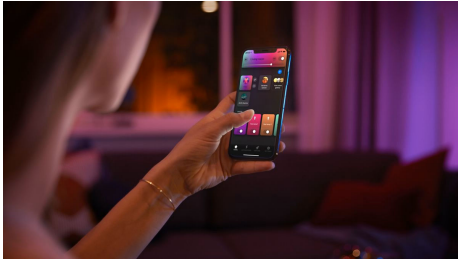

Easy smart lighting

A perfect fit for spotlights, GU10 bulbs give you access to the best of smart lighting. With white and colour light as well as ultra-low dimming, these bulbs can help you create immersive experiences, support your routines and more.

Easy smart lighting

- Control up to 10 lights with the Bluetooth app
- Control lights with your voice*
- Create a personalised experience with colourful smart light
- Unlock the full suite of smart lighting features with the Bridge

Highlights

Control up to 10 lights with the Bluetooth app

With the Hue Bluetooth app, you can control your Hue smart lights in a single room of your home. Add up to 10 smart lights and control them all with just the touch of a button on your mobile device.

Unlock the full suite of smart lighting features with the Bridge

The Bridge unlocks the features that make smart lighting truly smart – away-from-home control, voice control, automated lighting and much more. Add a Bridge to your setup to create immersive experiences, tap into technology that's secure and reliable, and more. The Bridge is the key to smart lighting like you've never seen before.