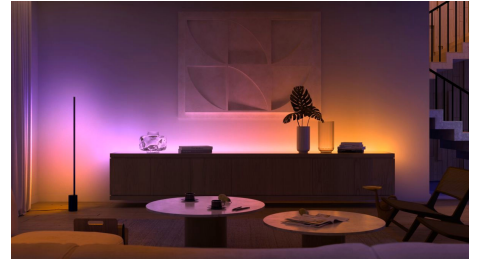

Easy smart lighting

- Control up to 10 lights with the Bluetooth app
- Control lights with your voice*
- Create a personalised experience with colourful smart light
- Unlock the full suite of smart lighting features with the Bridge

Highlights

Control up to 10 lights with the Bluetooth app

With the Hue Bluetooth app, you can control your Hue smart lights in a single room of your home. Add up to 10 smart lights and control them all with just the touch of a button on your mobile device.

Control lights with your voice*

Philips Hue works with Amazon Alexa and the Google Assistant when paired with a compatible Google Nest or Amazon Echo device. Simple voice commands allow you to control multiple lights in a room, or just a single lamp.

Create a personalised experience with colourful smart light

Transform your home with over 16 million colours, instantly creating the right atmosphere for any event. With the touch of a button, you can set a festive mood for a party, turn your living room into a movie theatre, enhance your home decor with colour accents, and much more.