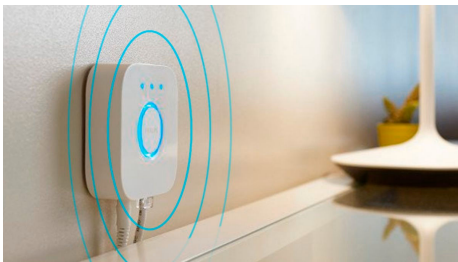

Highlights

Control up to 10 lights with the Bluetooth app

With the Hue Bluetooth app, you can control your Hue smart lights in a single room of your home. Add up to 10 smart lights and control them all with just the touch of a button on your mobile device.

Control lights with your voice*

Philips Hue works with Amazon Alexa and the Google Assistant when paired with a compatible Google Nest or Amazon Echo device. Simple voice commands allow you to control multiple lights in a room, or just a single lamp.

Unlock the full suite of smart lighting features with the Bridge

The Bridge unlocks the features that make smart lighting truly smart – away-from-home control, voice control, automated lighting and much more. Add a Bridge to your setup to create immersive experiences, tap into technology that's secure and reliable, and more. The Bridge is the key to smart lighting like you've never seen before.