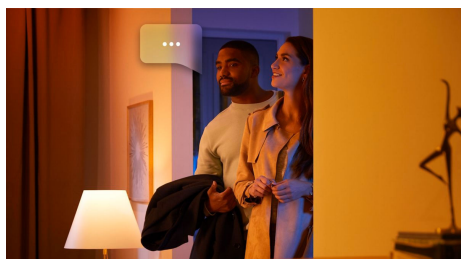

8720169311954

Easy smart lighting

Handblown and made of crystal-clear glass, Lightguide bulbs are a statement piece. The reflections from its inner tube and coating play off of each other, creating a unique light effect that perfectly complements its striking globe shape.

Easy smart lighting

- Control lights with your voice*
- Create a personalised experience with colourful smart light
- Unlock the full suite of smart lighting features with the Bridge
- Designed to be on display

Highlights

Control lights with your voice*

Philips Hue works with Amazon Alexa and the Google Assistant when paired with a compatible Google Nest or Amazon Echo device. Simple voice commands allow you to control multiple lights in a room, or just a single lamp.

Create a personalised experience with colourful smart light

Transform your home with over 16 million colours, instantly creating the right atmosphere for any event. With the touch of a button, you can set a festive mood for a party, turn your living room into a movie theatre, enhance your home decor with colour accents, and much more.