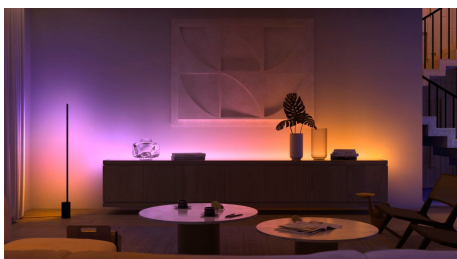

Easy smart lighting

- Control lights with your voice*
- Create a personalised experience with colourful smart light
- Unlock the full suite of smart lighting features with the Bridge
- Designed to be on display

Highlights

Control lights with your voice*

Philips Hue works with Amazon Alexa and the Google Assistant when paired with a compatible Google Nest or Amazon Echo device. Simple voice commands allow you to control multiple lights in a room, or just a single lamp.

Create a personalised experience with colourful smart light

Transform your home with over 16 million colours, instantly creating the right atmosphere for any event. With the touch of a button, you can set a festive mood for a party, turn your living room into a movie theatre, enhance your home decor with colour accents, and much more.

Designed to be on display

With a glowing inner tube, glossy finish and unique shapes, Lightguide bulbs are the epitome of modern style. The inner tube can shine in any of millions of colours of light, and the reflective glass finish makes the bulb shine even brighter.