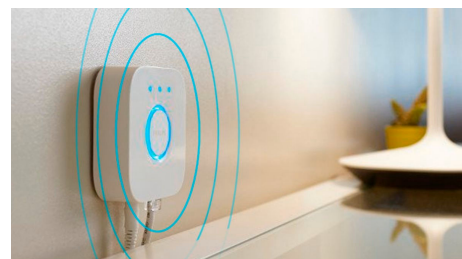

Highlights

Control lights with your voice*

Philips Hue works with Amazon Alexa and the Google Assistant when paired with a compatible Google Nest or Amazon Echo device. Simple voice commands allow you to control multiple lights in a room, or just a single lamp.

Unlock the full suite of smart lighting features with the Bridge

The Bridge unlocks the features that make smart lighting truly smart – away-from-home control, voice control, automated lighting and much more. Add a Bridge to your setup to create immersive experiences, tap into technology that's secure and reliable, and more. The Bridge is the key to smart lighting like you've never seen before.