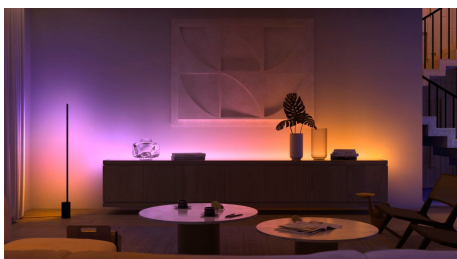

## Easy smart lighting

With its inner tube and reflective glass coating, Lightguide bulbs are a statement piece to match the modern home. This triangular smart bulb was handblown into its unique shape, and gives you a glow of brilliantly colourful light, which you can dim to the perfect level.

### Easy smart lighting

- Control lights with your voice\*
- Create a personalised experience with colourful smart light
- Unlock the full suite of smart lighting features with the Bridge
- Designed to be on display

## Create a personalised experience with colourful smart light

Transform your home with over 16 million colours, instantly creating the right atmosphere for any event. With the touch of a button, you can set a festive mood for a party, turn your living room into a movie theatre, enhance your home decor with colour accents, and much more.