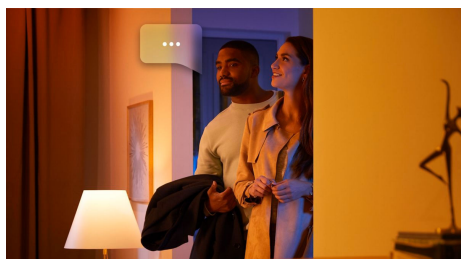

Highlights

Control lights with your voice*

Philips Hue works with Amazon Alexa and the Google Assistant when paired with a compatible Google Nest or Amazon Echo device. Simple voice commands allow you to control multiple lights in a room, or just a single lamp.