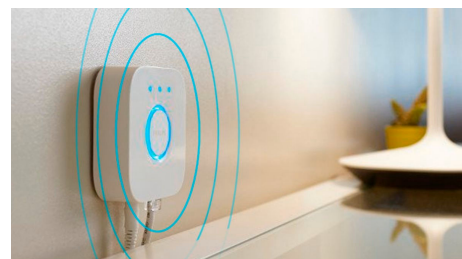

Unlock the full suite of smart lighting features with the Bridge

The Bridge unlocks the features that make smart lighting truly smart – away-from-home control, voice control, automated lighting and much more. Add a Bridge to your setup to create immersive experiences, tap into technology that's secure and reliable, and more. The Bridge is the key to smart lighting like you've never seen before.

Designed to be on display

With a glowing inner tube, glossy finish and unique shapes, Lightguide bulbs are the epitome of modern style. The inner tube can shine in any of millions of colours of light, and the reflective glass finish makes the bulb shine even brighter.

Specifications

Durability

- Number of switch cycles: 50,000
- Nominal lifetime: 25,000

Environmental

- Operational humidity: 5% <H<95% (non-condensing)
- Operational temperature: -20°C to 45°C

Extra feature/accessory incl.

- Dimmable with the Hue app and switches: Yes

Guarantee

- 2 years: Yes
- 3 years: No

Light characteristics

- Colour rendering index (CRI): ≥80
- Colour temperature: 2000-6500 K

Packaging information

- EAN: 8720169311978

Power consumption

- Standby power consumption: 0.5
- Energy efficiency label (EEL): G
- Power: 6.8

Product dimensions and weight

- Overall height: 196 mm

Service

- Warranty: 2 year(s)