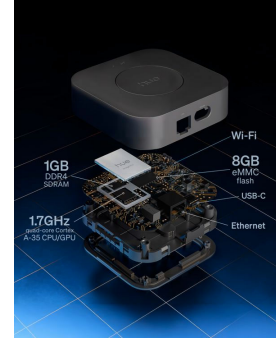

**Advanced encryption with
Zigbee Trust Centre**

8720169374546

Easy smart lighting

Get superpowered smart lighting features with the Bridge Pro. Equipped with a new chip capable of running complex algorithms and AI-powered features, it's faster and stronger than ever. Add ambient colour to any room with the included colour-capable bulbs, and convenient control with the included switch.

Limitless possibilities

- Whole-home control from anywhere
- Hue MotionAware™
- More capacity, faster processor

Easy smart lighting

- Zigbee security

Highlights

Whole-home control from anywhere

The Philips Hue Bridge and Bridge Pro give you access to your smart home system from anywhere via the Hue app. Control your lights, receive security notifications — or just set up your system to run on a schedule with automations.

Hue MotionAware™

This exciting new feature exclusive to Bridge Pro empowers your lighting system to intuitively respond to your movements around the home. Using at least 3 lights in the same room, you can create a motion area that detects your presence and triggers any lights you assign to it. No separate motion sensor needed!

More capacity, faster processor

Compared with Bridge, the Bridge Pro brings 3x more capacity, support for 150+ lights, 50+ accessories, 500 scenes, plus 5x faster response times with its new Hue Chip Pro.