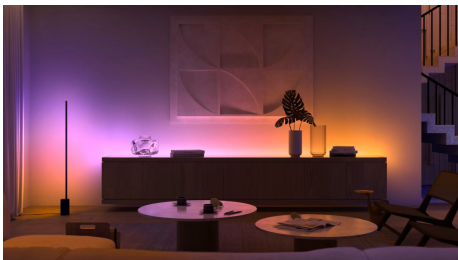

8721103103635

Easy smart lighting

Step into the world of smart lighting with this Philips Hue Essential starter kit, featuring two full-colour and tunable white bulbs that you can easily adjust from warm and cosy to cool white light. Set the perfect mood with smooth dimming, millions of colours and a library of light scenes designed by our experts – or create your own! Connect to the included Hue Bridge to take advantage of the endless list of features. Control using your voice, the app or any smart accessory.

Limitless possibilities

- Play with smart colour lights
- Smart home automation hub: Hue Bridge

Easy smart lighting

- Control lights with your voice*
- Create a personalised experience with colourful smart light
- Set the right mood with soft white light

Highlights

Play with smart colour lights

There's no limit with Philips Hue: with over 16 million colours, you can transform your home into the perfect party venue, bring a bedtime story to life and much more. Use preset, coloured light scenes to evoke the feeling of summer any time you'd like, or use your own photo to relive a special memory.

Create a personalised experience with colourful smart light

Transform your home with over 16 million colours, instantly creating the right atmosphere for any event. With the touch of a button, you can set a festive mood for a party, turn your living room into a movie theatre, enhance your home decor with colour accents, and much more.