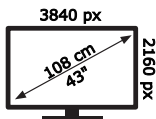

ENERG

DAEWOO

43DM55UV

33 kWh/1000h

ABCDEF **G**

73 kWh/1000h

50753718