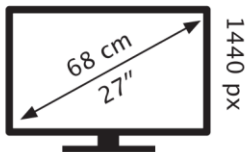

30 kWh/1000h

2560 px

2019/2013