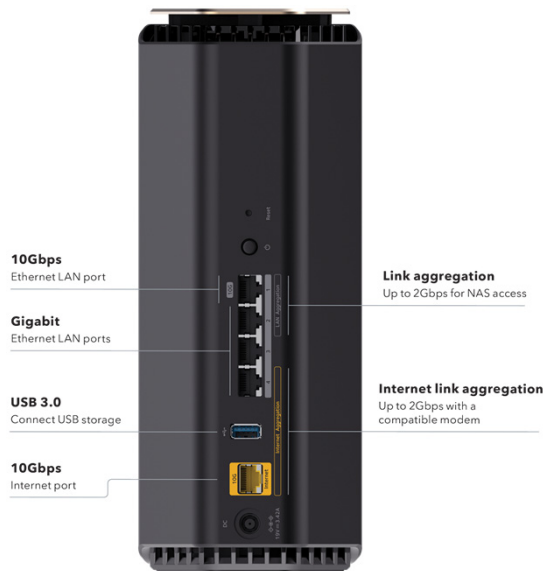

Package Contents

- One (1) WiFi 7 Tri-Band Router (RS600)
- One (1) 2m Ethernet cable
- One (1) 19V/3.42A power adapter
- Quick start guide

System Requirements

- Broadband internet service (DSL/cable/fiber/satellite)
- One DSL/cable/fiber/satellite modem that has an RJ45 connector
- Android® phones, iPhones®, or computers with Ethernet or WiFi connection

Warranty & Support

- www.netgear.com/warranty
- Visit: www.netgear.com/home/services/prosupport to extend your warranty & technical support [U.S. only]
- 90-day complimentary technical support following purchase from a NETGEAR authorized reseller
- Join the NETGEAR Community Forum. Visit <http://community.netgear.com>

Physical Specifications

- Dimensions: 10.1 x 5.9 x 4 in (257.5 x 150 x 101.6 mm)
- Weight: 2.73 lb (1.24 kg)

Connection Diagram

This product comes with a limited warranty that is valid only if purchased from a NETGEAR authorized reseller.

¹ Maximum wireless signal rate derived from IEEE 802.11be specifications. Actual data throughput and wireless coverage will vary and be lowered by network, your country's regulation, and environmental conditions, including network traffic volume, device limitations, and building construction. NETGEAR makes no representations or warranties about this product's compatibility with future standards. To achieve maximum wireless/wired speed requires devices that use the latest wireless/wired standards and support maximum speeds.

¹ Clients must support 6 GHz band. 6 GHz band is limited to indoor range.

² Gigabit/Multi-Gig service plans & compatible cable modem required for Gigabit or Multi-Gig Internet speeds.

³ MU-MIMO capability requires both router and client device to support MU-MIMO.

⁴ Requires compatible clients with DL-OFDMA and UL-OFDMA support.

^{††} NETGEAR Armor is free during the initial 30-day trial. A yearly subscription, after the trial period, protects your connected devices.

[∞]NETGEAR Smart Parental Controls™ fees apply for a Premium Plan.

NETGEAR, the NETGEAR Logo, NETGEAR Armor, NETGEAR Smart Parental Controls, and Nighthawk are trademarks of NETGEAR, Inc. Mac, Mac OS, the Mac logo, and iPhone are trademarks of Apple Inc. Any other trademarks mentioned herein are for reference purposes only. ©2025 NETGEAR, Inc.