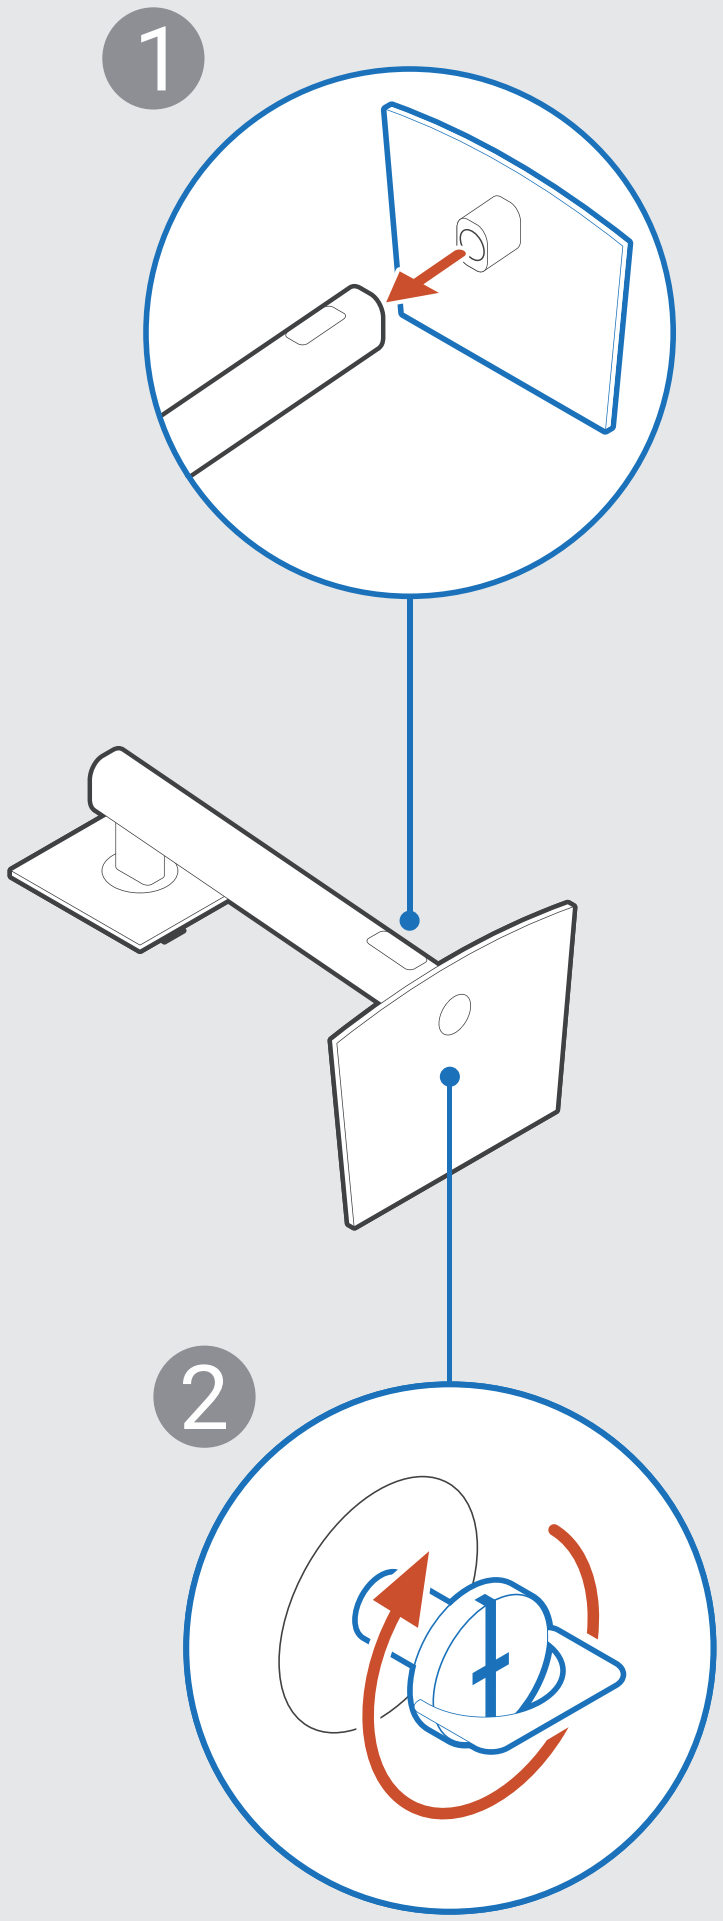

Dell Pro P 24 USB-C Hub Webcam-monitor

P2426HEV

Snelstartgids

1

2

3

Dell Display and Peripheral Manager
Dell.com/support/ddpm

KVM

Daisy chain

Dell.com/support/P2426HEV