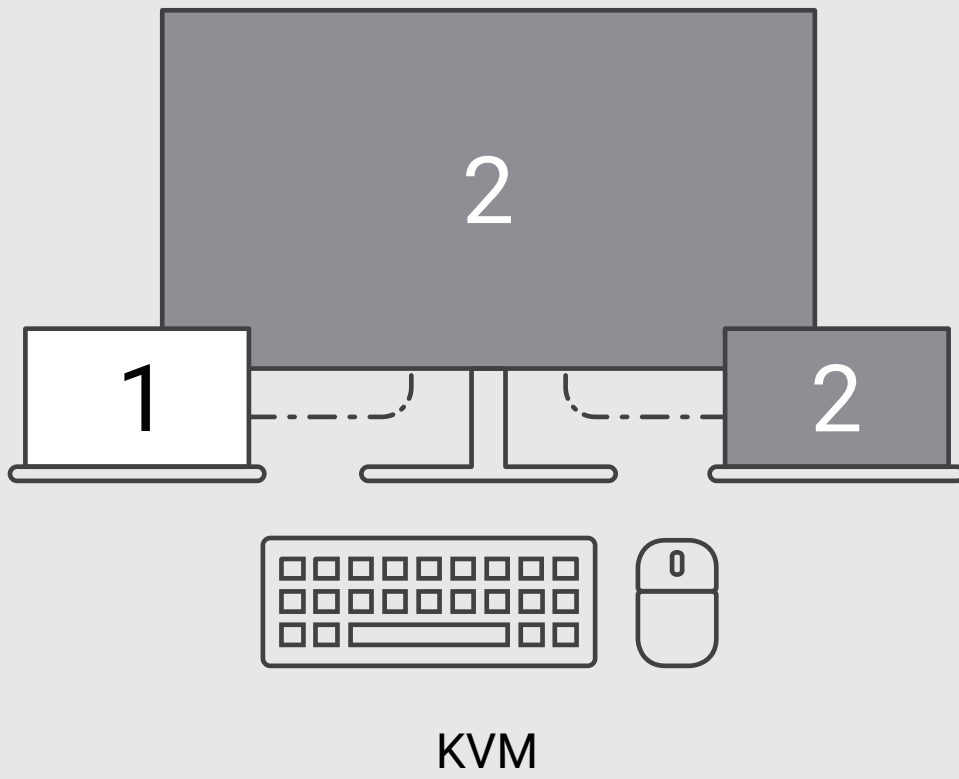

Dell Pro P 34 USB-C Hub Webcam-monitor

P3426WEV

Snelstartgids

Dell Display and Peripheral Manager
Dell.com/support/ddpm

Dell.com/support/P3426WEV