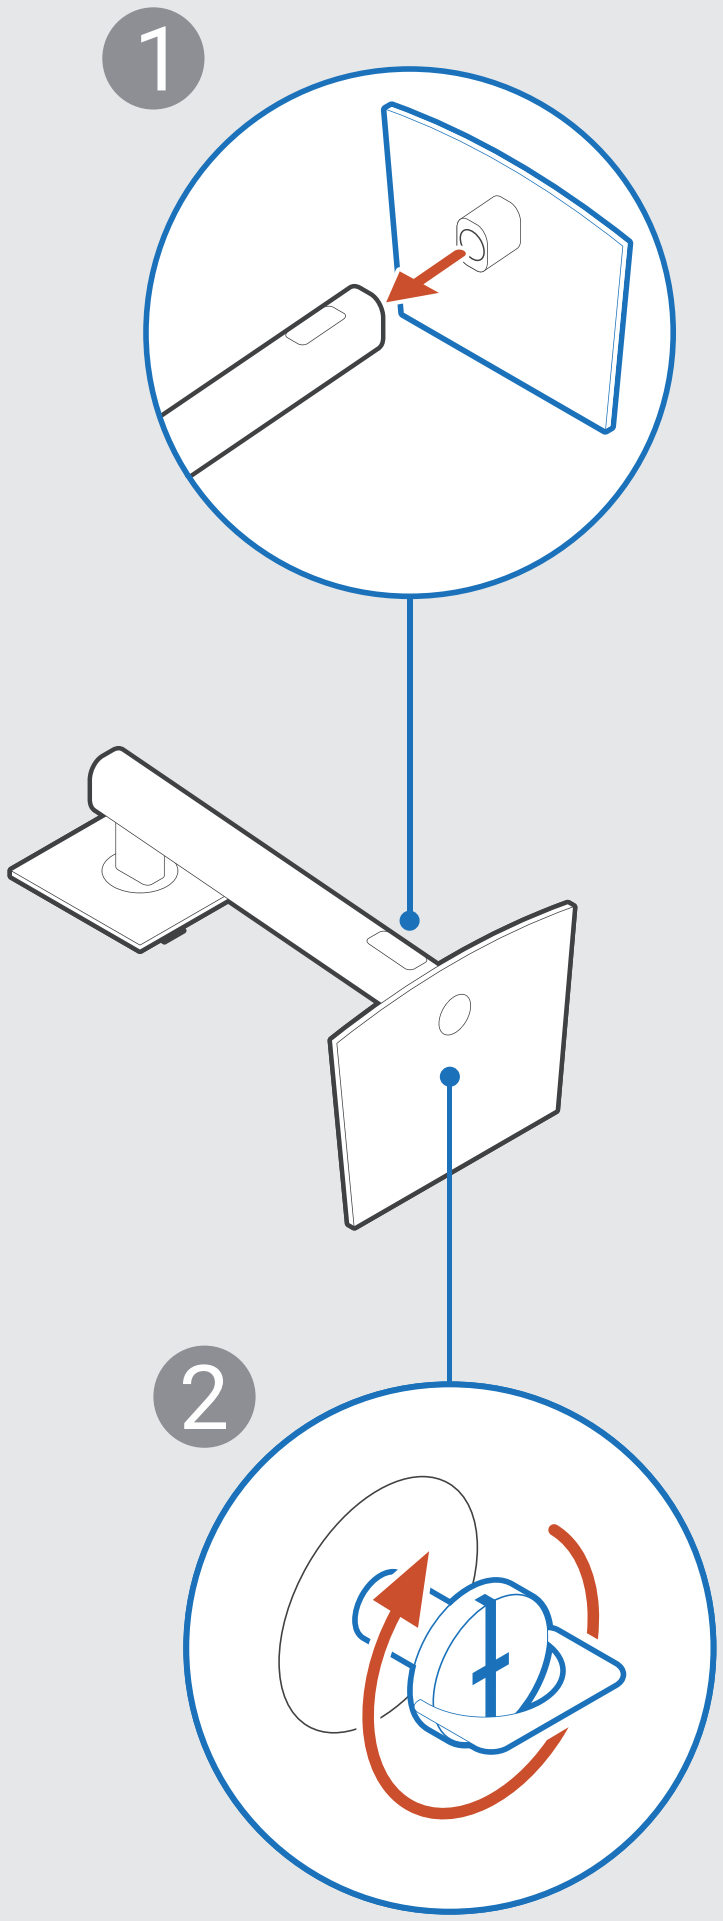

Dell Pro P 34 USB-C Hub Webcam-monitor

P3426WEV

Snelstartgids

Dell Display and Peripheral Manager
Dell.com/support/ddpm

Dell.com/support/P3426WEV