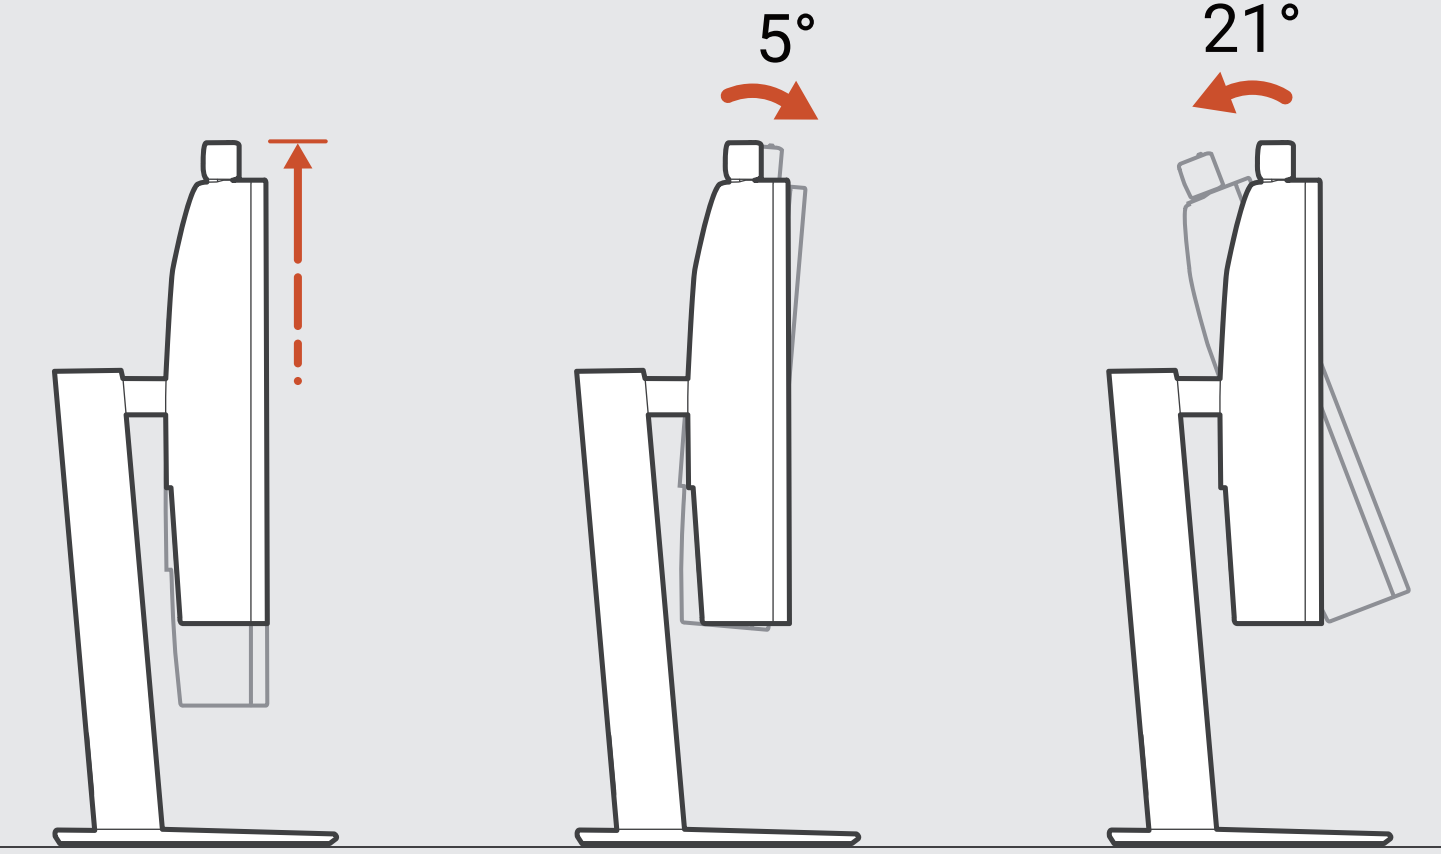

Dell Pro P 34 USB-C Hub Webcam-monitor

P3426WEV

Snelstartgids

Dell Display and Peripheral Manager
Dell.com/support/ddpm

Dell.com/support/P3426WEV