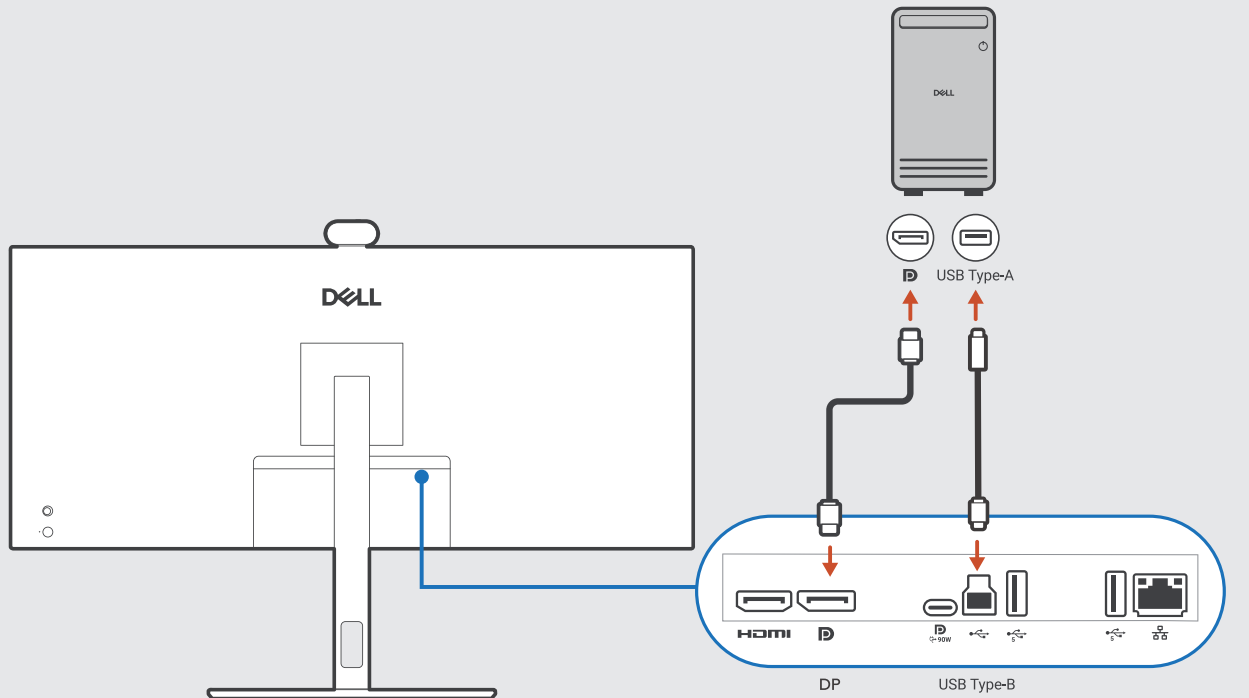

Dell Pro P 34 USB-C Hub Webcam-monitor

P3426WEV

Snelstartgids

Dell Display and Peripheral Manager
Dell.com/support/ddpm

Dell.com/support/P3426WEV