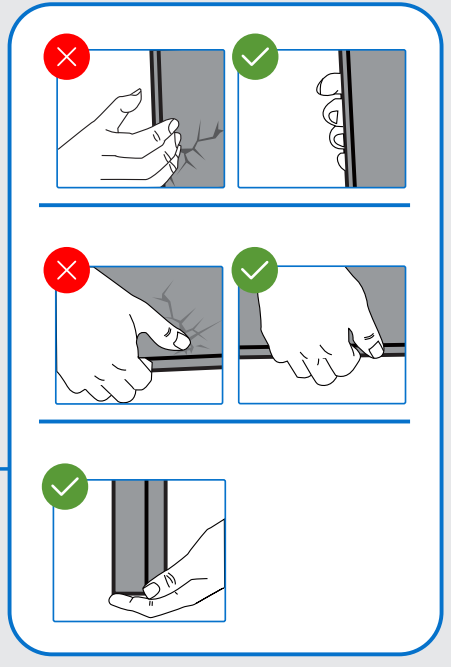

Dell Pro P 34 USB-C Hub Webcam-monitor

P3426WEV

Snelstartgids

Dell Display and Peripheral Manager
Dell.com/support/ddpm

Dell.com/support/P3426WEV