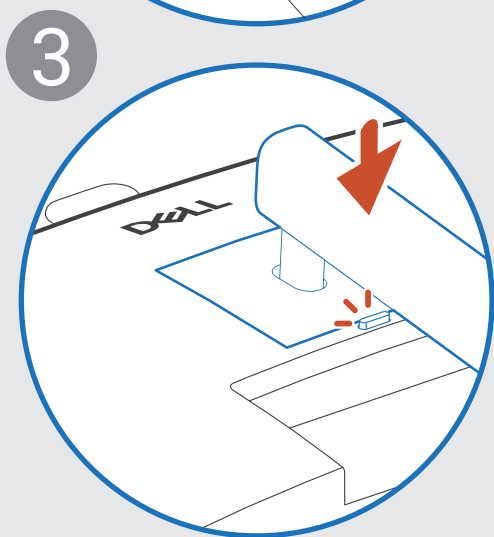

Dell Pro P 34 USB-C Hub Webcam-monitor

P3426WEV

Snelstartgids

Dell Display and Peripheral Manager
Dell.com/support/ddpm

Dell.com/support/P3426WEV