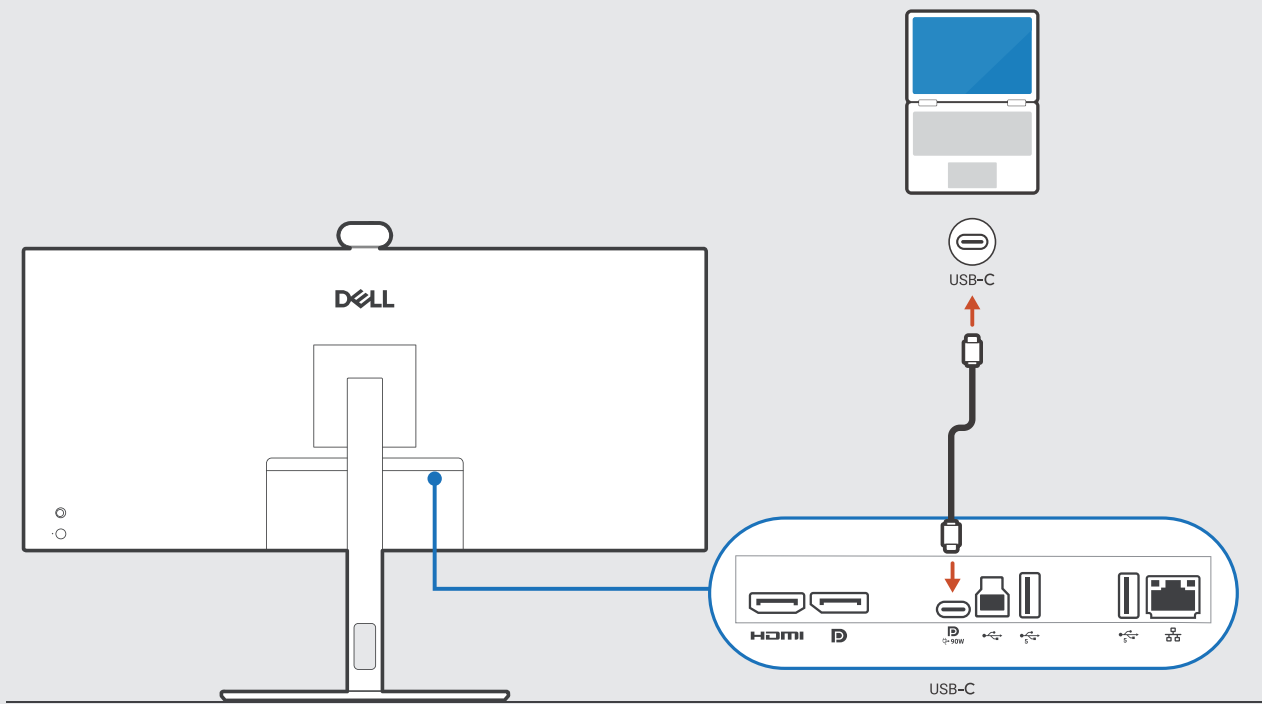

Dell Pro P 34 USB-C Hub Webcam-monitor

P3426WEV

Snelstartgids

Dell Display and Peripheral Manager
Dell.com/support/ddpm

Dell.com/support/P3426WEV