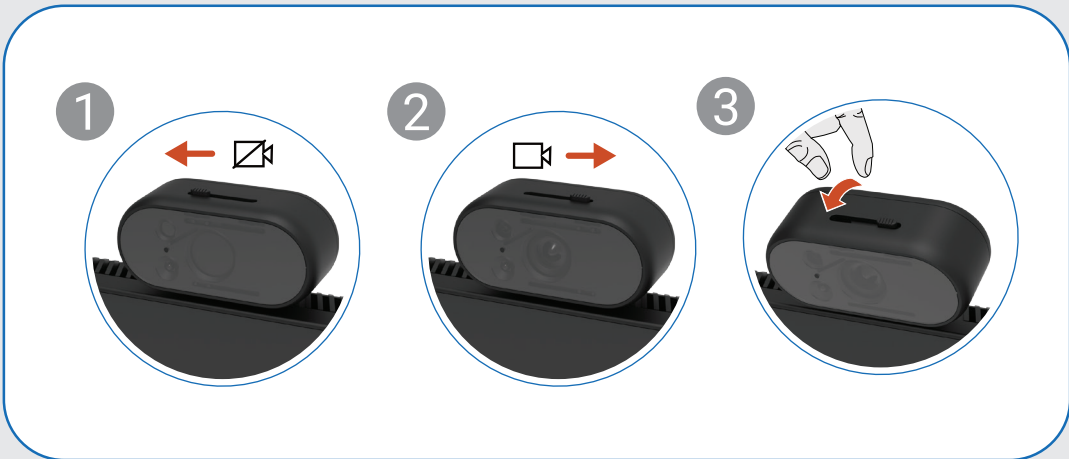

Dell Pro P 34 USB-C Hub Webcam-monitor

P3426WEV

Snelstartgids

Dell Display and Peripheral Manager
Dell.com/support/ddpm

Dell.com/support/P3426WEV