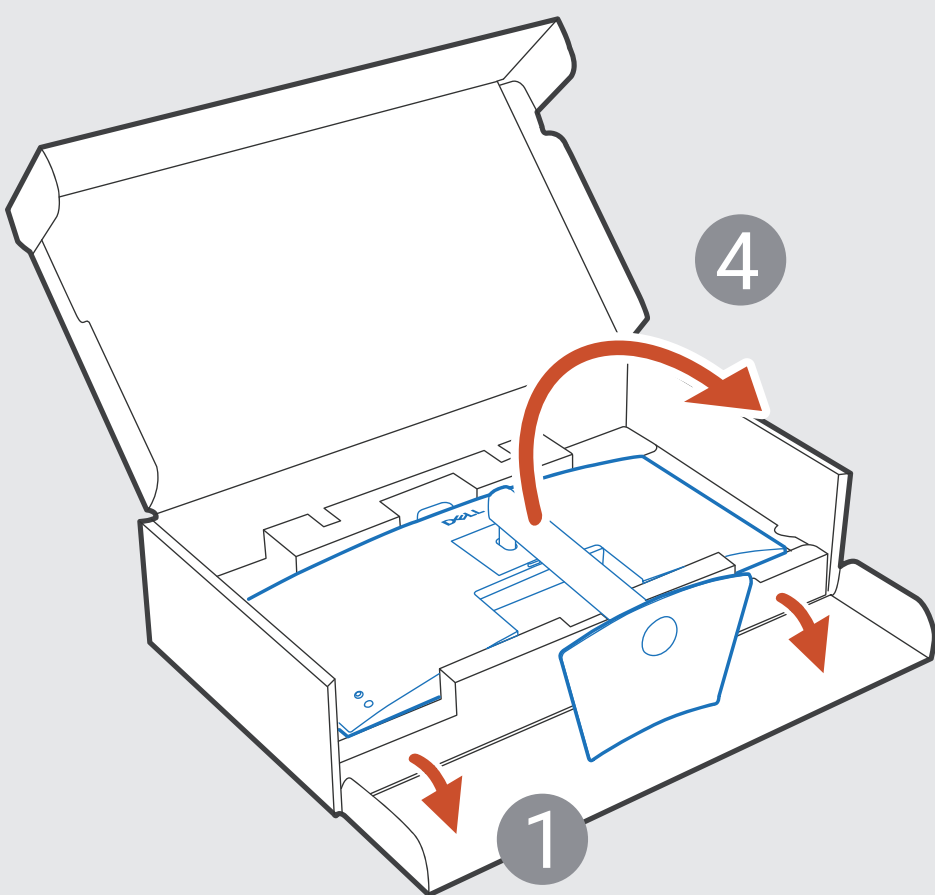

Dell Pro P 34 USB-C Hub Webcam-monitor

P3426WEV

Snelstartgids

Dell Display and Peripheral Manager
Dell.com/support/ddpm

Dell.com/support/P3426WEV