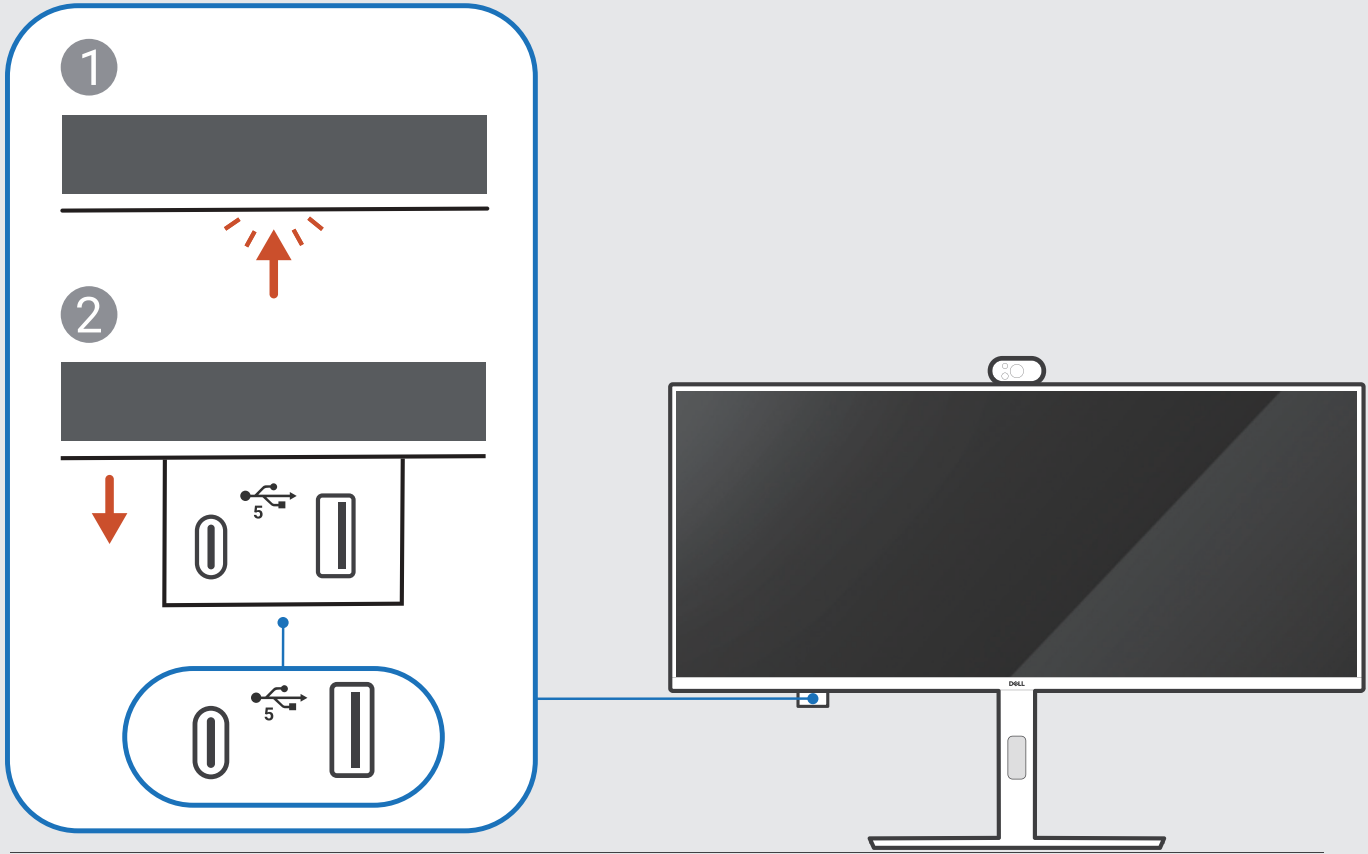

Dell Pro P 34 USB-C Hub Webcam-monitor

P3426WEV

Snelstartgids

Dell Display and Peripheral Manager
Dell.com/support/ddpm

Dell.com/support/P3426WEV