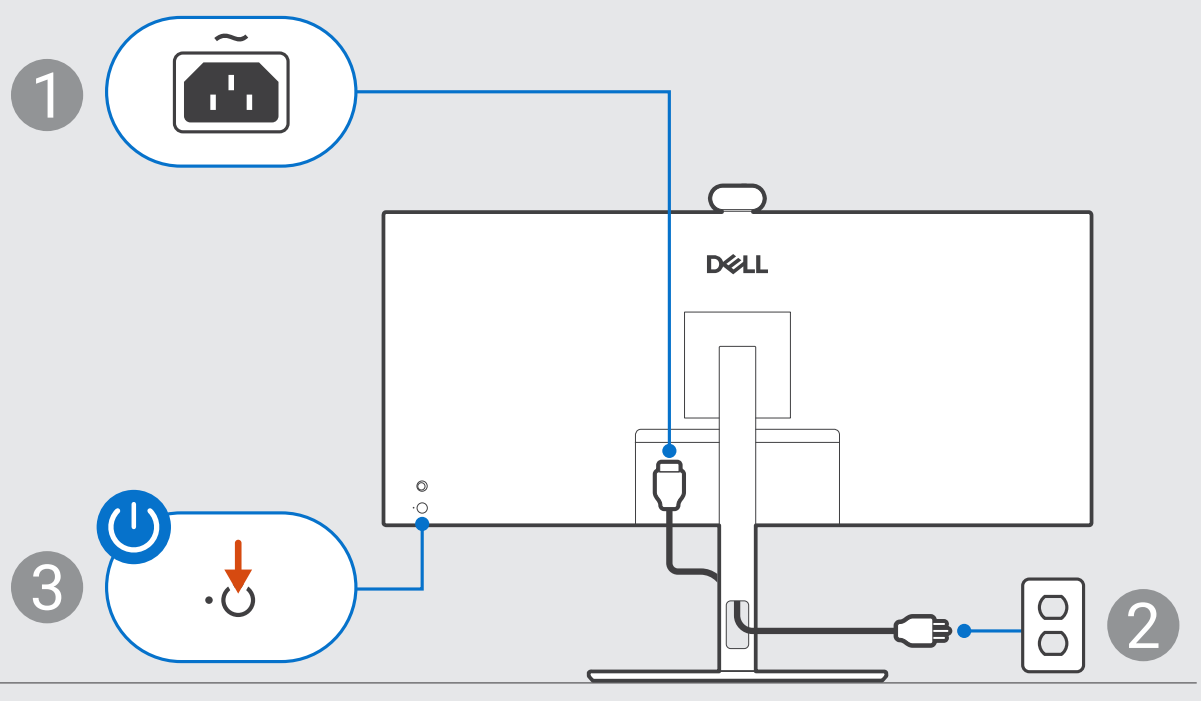

Dell Pro P 34 USB-C Hub Webcam-monitor

P3426WEV

Snelstartgids

Dell Display and Peripheral Manager
Dell.com/support/ddpm

Dell.com/support/P3426WEV