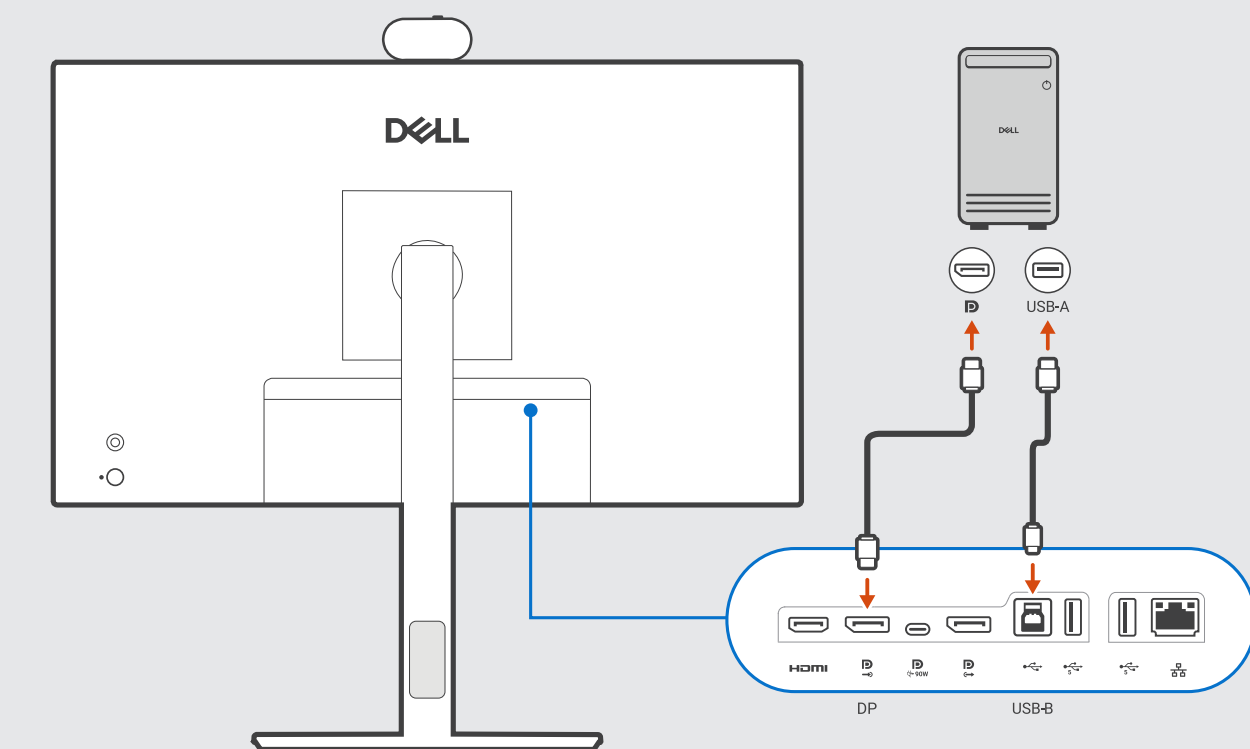

Dell Pro P 27 USB-C Hub-conferentiemonitor

P2726DEB

Snelstartgids

1

2

3

Dell Display and Peripheral Manager
Dell.com/support/ddpm

KVM

Daisy chain

Dell.com/support/P2726DEB