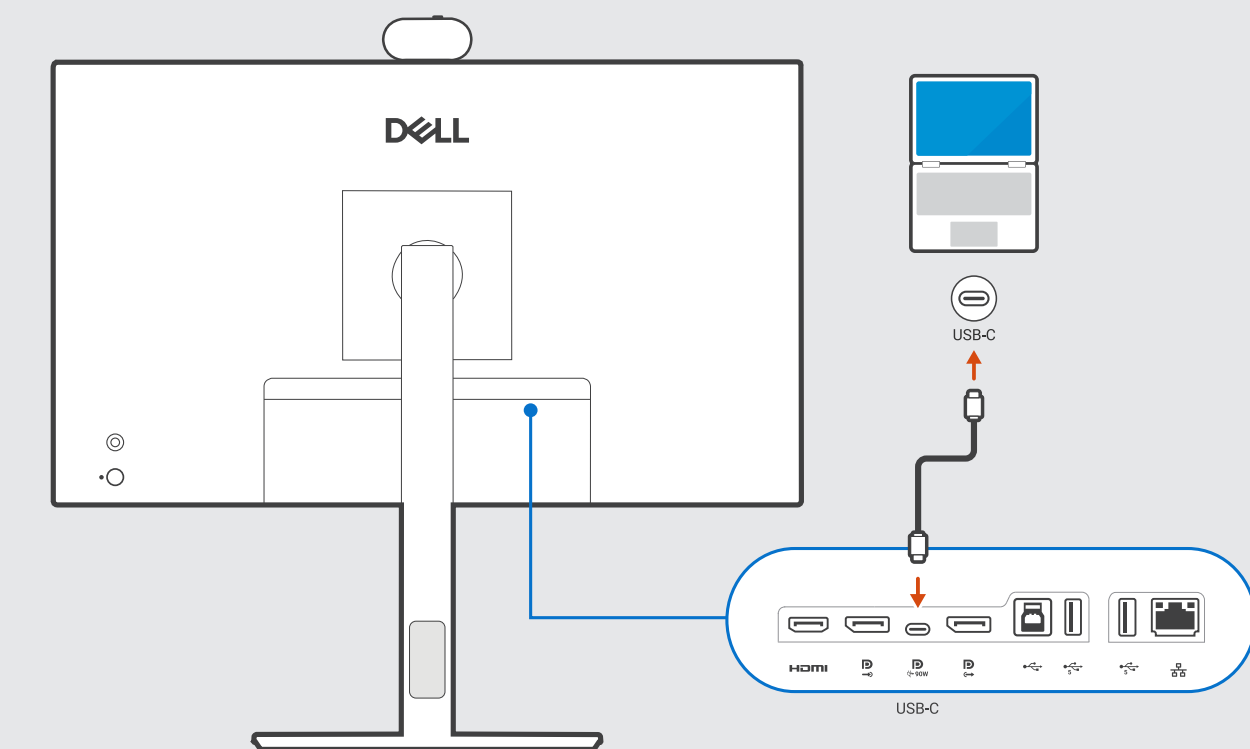

Dell Pro P 27 USB-C Hub-conferentiemonitor

P2726DEB

Snelstartgids

1

2

3

Dell Display and Peripheral Manager
Dell.com/support/ddpm

KVM

Daisy chain

Dell.com/support/P2726DEB