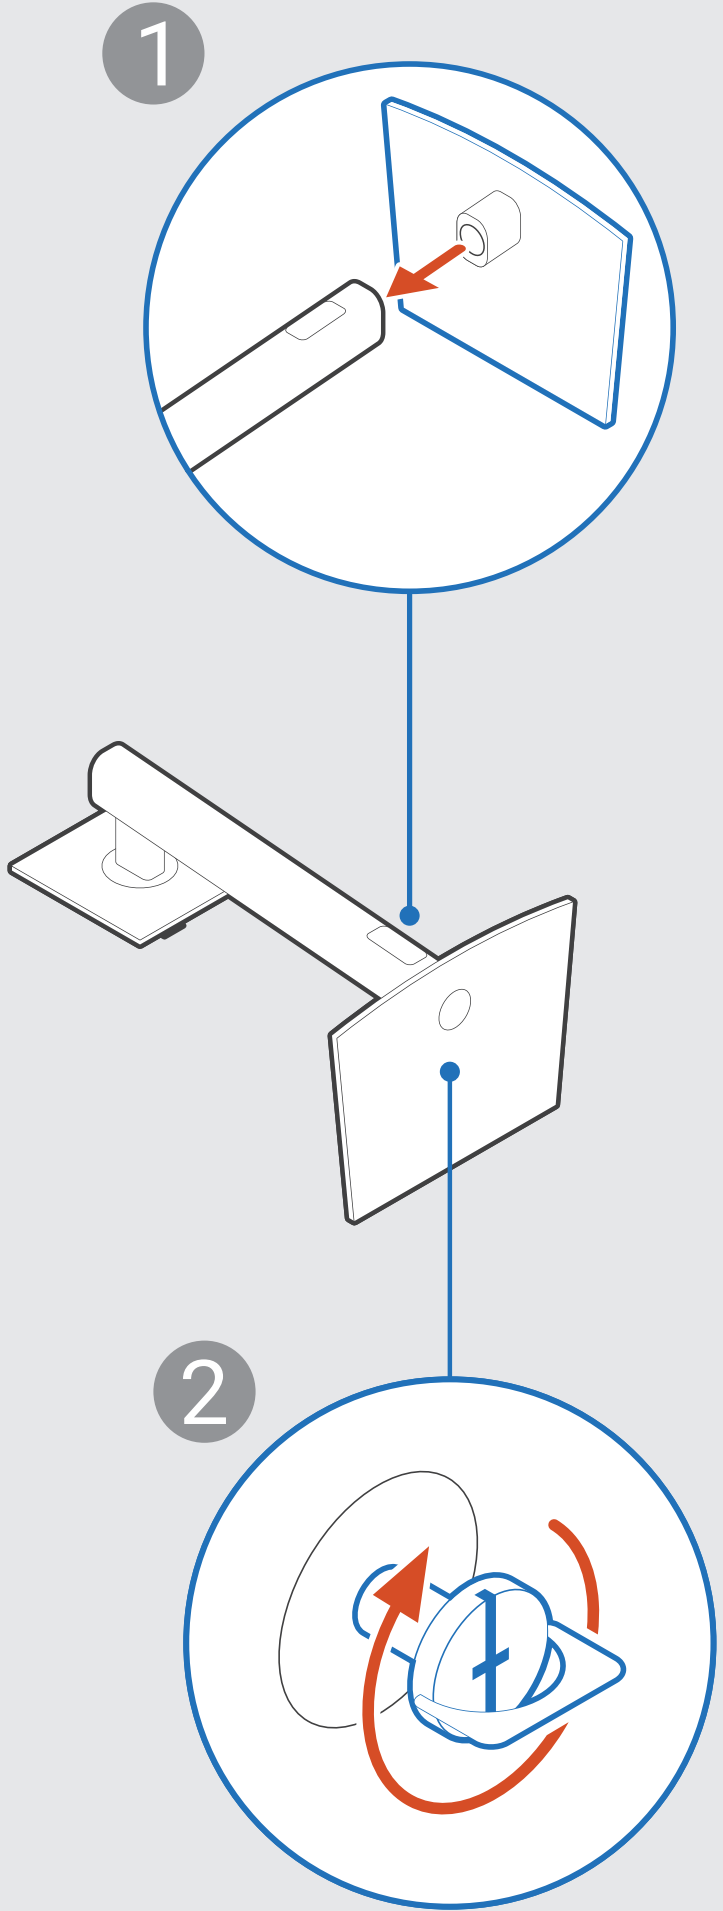

Dell Pro P 27 USB-C Hub-conferentiemonitor

P2726DEB

Snelstartgids

1

2

3

Dell Display and Peripheral Manager
Dell.com/support/ddpm

KVM

Daisy chain

Dell.com/support/P2726DEB