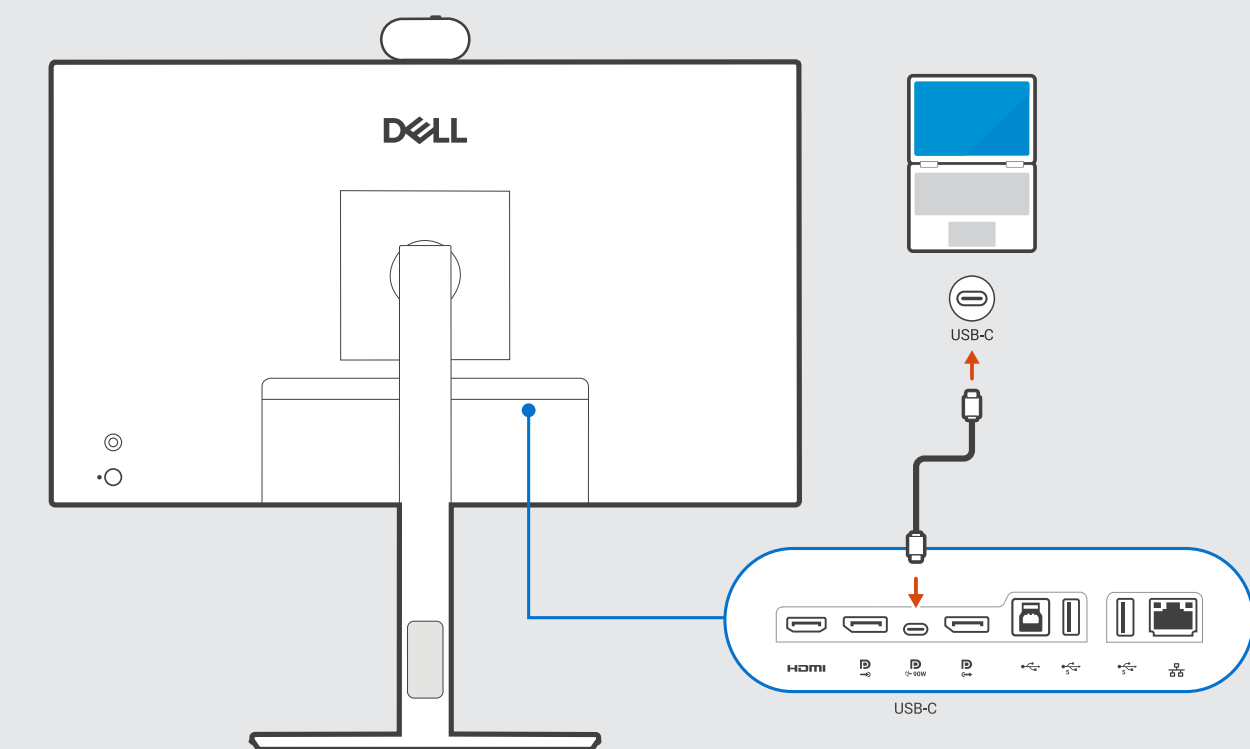

Dell Pro P 27 USB-C Hub Webcam-monitor

P2726DEV

Snelstartgids

1

2

3

Dell Display and Peripheral Manager
Dell.com/support/ddpm

KVM