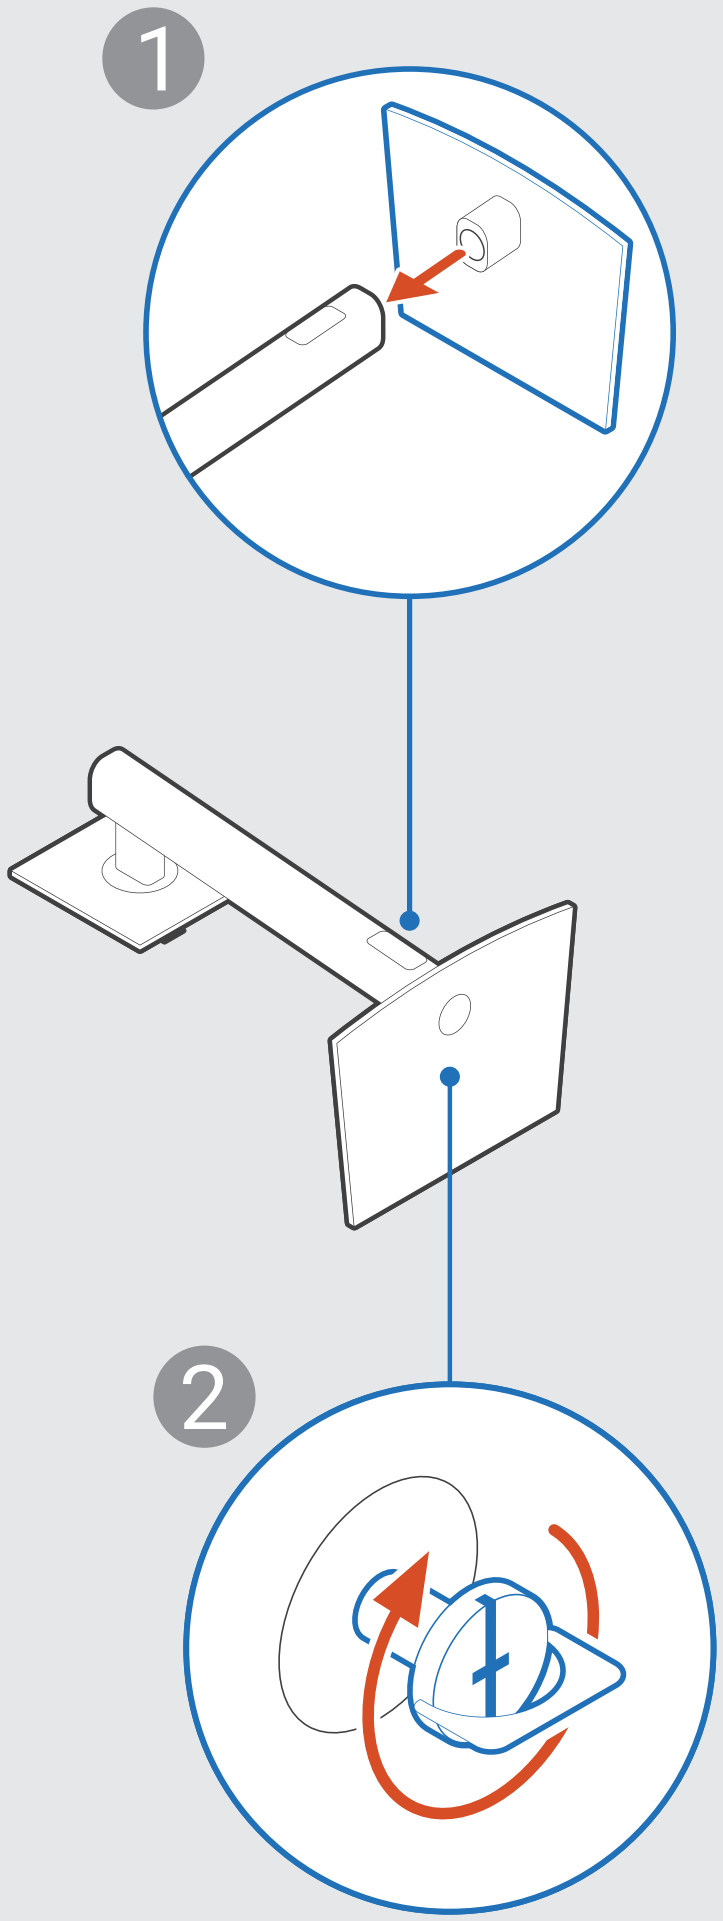

Dell Pro P 27 USB-C Hub Webcam-monitor

P2726DEV

Snelstartgids

1

2

3

Dell Display and Peripheral Manager
Dell.com/support/ddpm

KVM