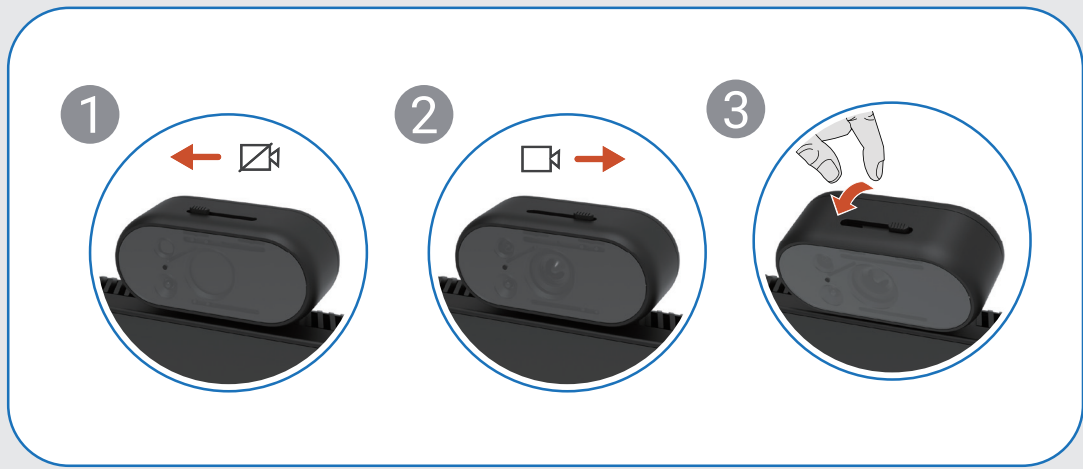

Dell Pro P 27 USB-C Hub Webcam-monitor

P2726DEV

Snelstartgids

1

2

3

Dell Display and Peripheral Manager
Dell.com/support/ddpm

KVM