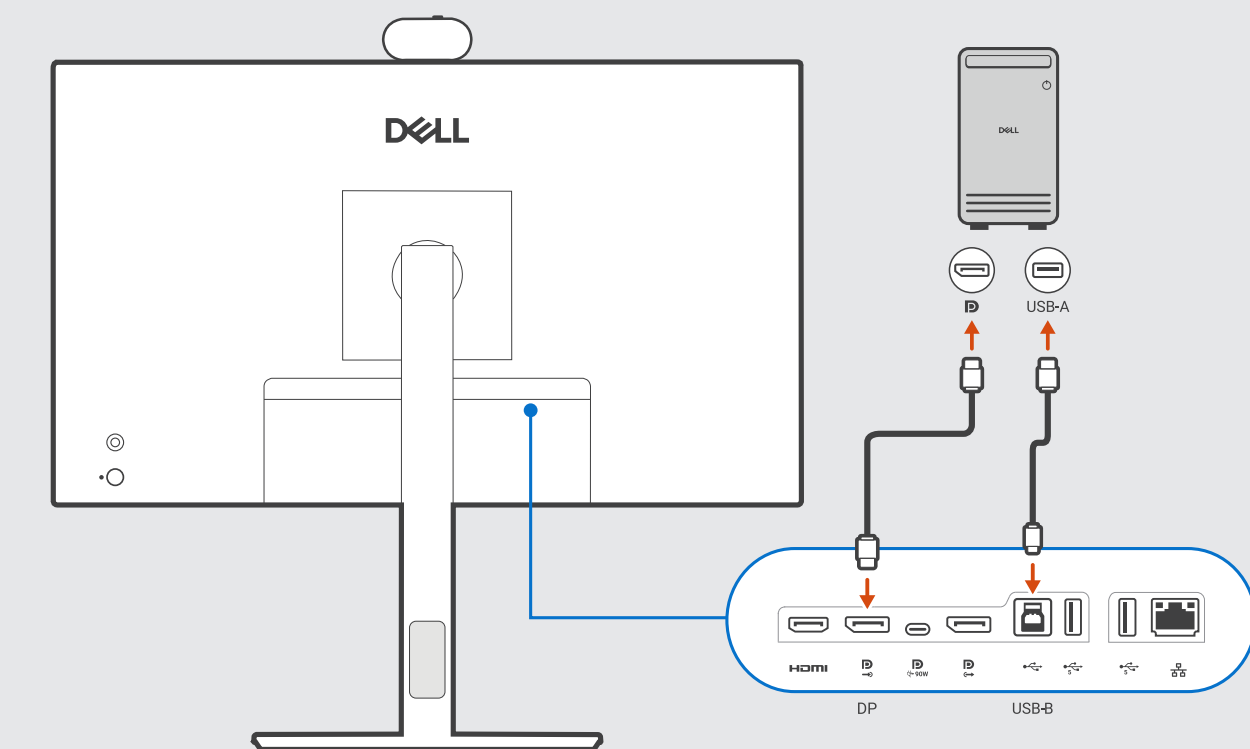

Dell Pro P 27 USB-C Hub Webcam-monitor

P2726DEV

Snelstartgids

1

2

3

Dell Display and Peripheral Manager
Dell.com/support/ddpm

KVM