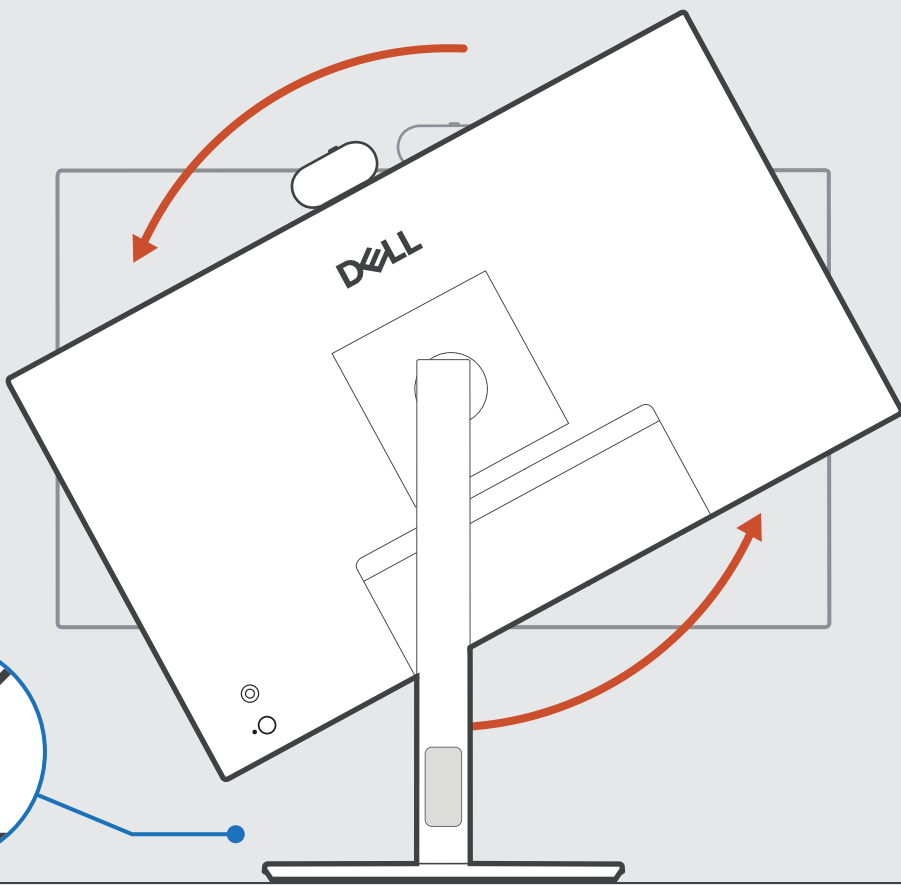

Dell Pro P 24 USB-C Hub-conferentiemonitor

P2426HEB

Snelstartgids

1

2

3

Dell Display and Peripheral Manager
Dell.com/support/ddpm

KVM

Daisy chain

Dell.com/support/P2426HEB