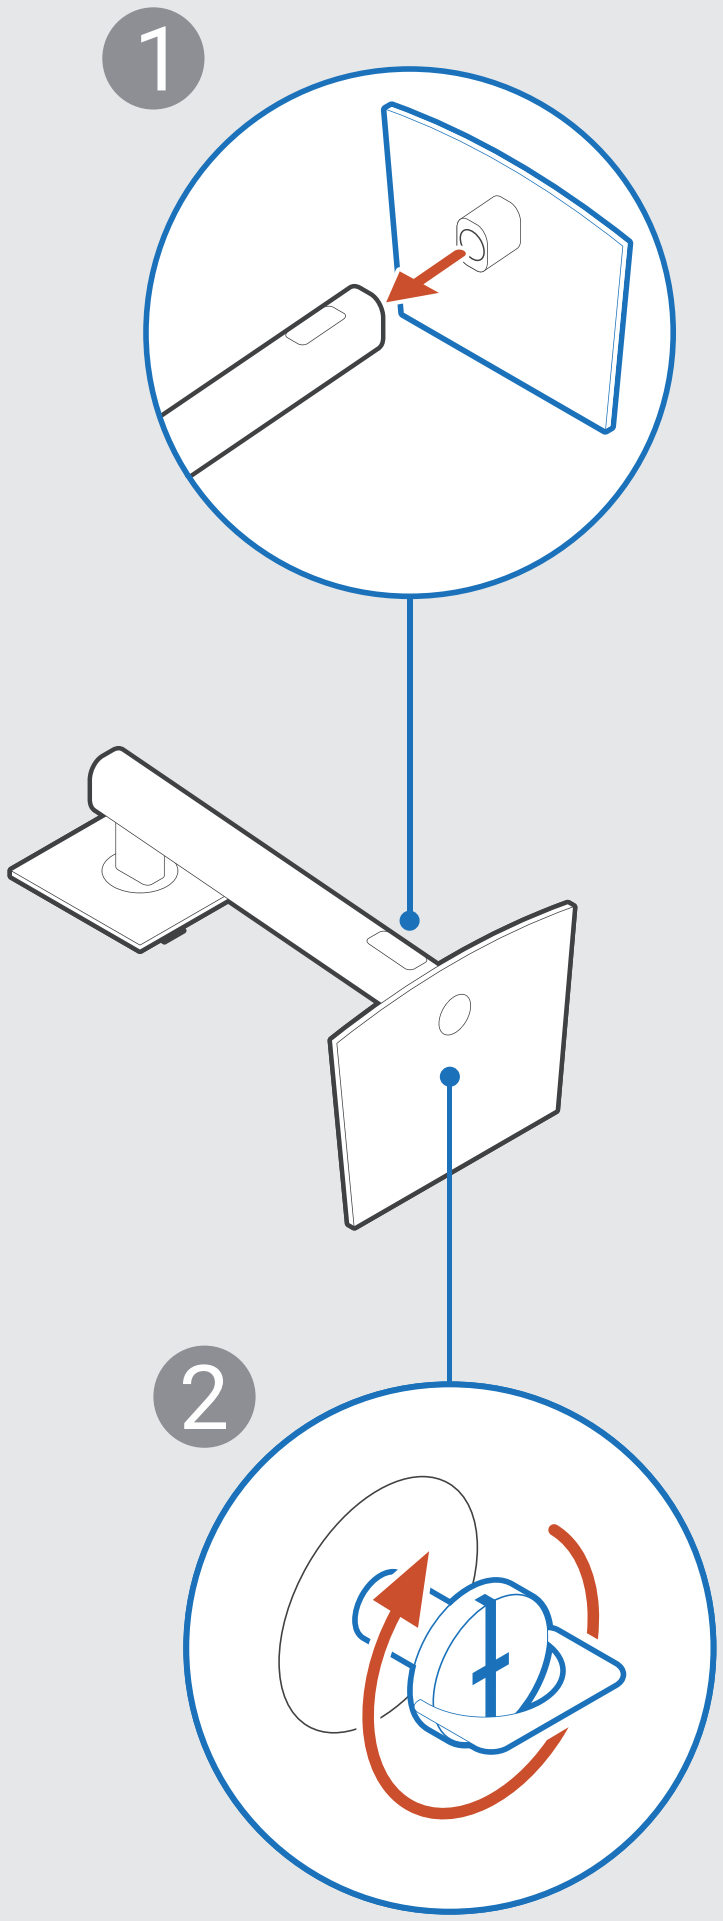

Dell Pro P 24 USB-C Hub-conferentiemonitor

P2426HEB

Snelstartgids

1

2

3

Dell Display and Peripheral Manager
Dell.com/support/ddpm

KVM

Daisy chain

Dell.com/support/P2426HEB