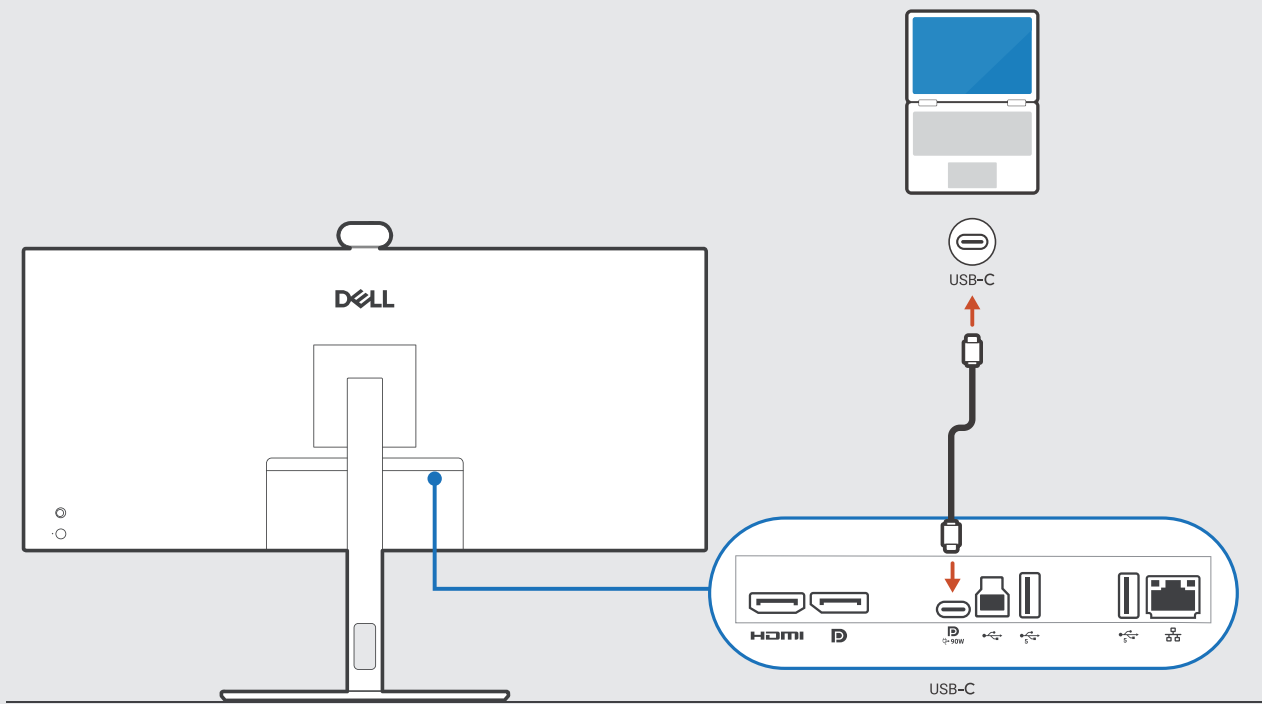

Dell Pro P 34 USB-C Hub-conferentiemonitor

P3426WEB

Snelstartgids

Dell Display and Peripheral Manager
Dell.com/support/ddpm

Dell.com/support/P3426WEB