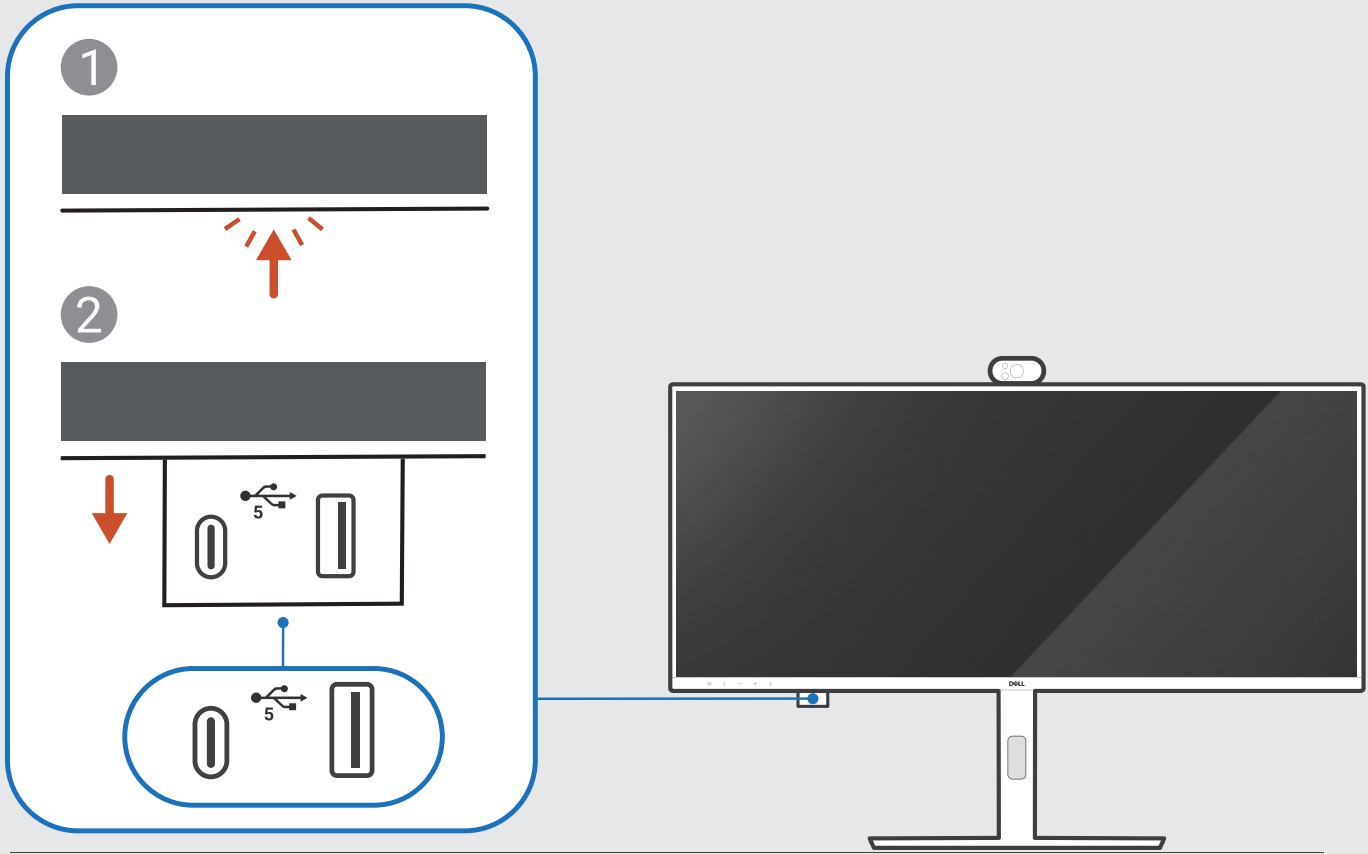

Dell Pro P 34 USB-C Hub-conferentiemonitor

P3426WEB

Snelstartgids

Dell Display and Peripheral Manager
Dell.com/support/ddpm

Dell.com/support/P3426WEB