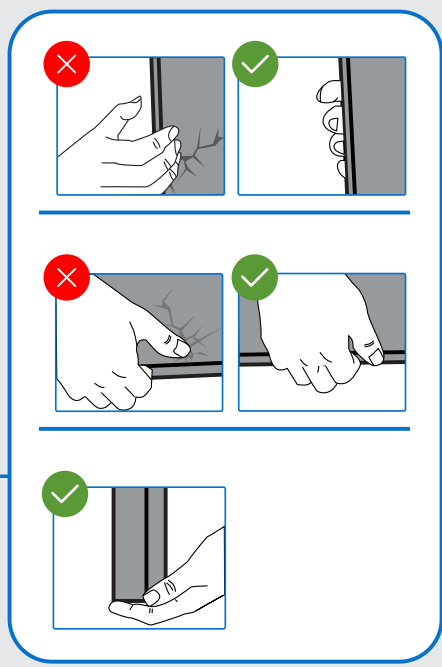

Dell Pro P 34 USB-C Hub-conferentiemonitor

P3426WEB

Snelstartgids

Dell Display and Peripheral Manager
Dell.com/support/ddpm

Dell.com/support/P3426WEB