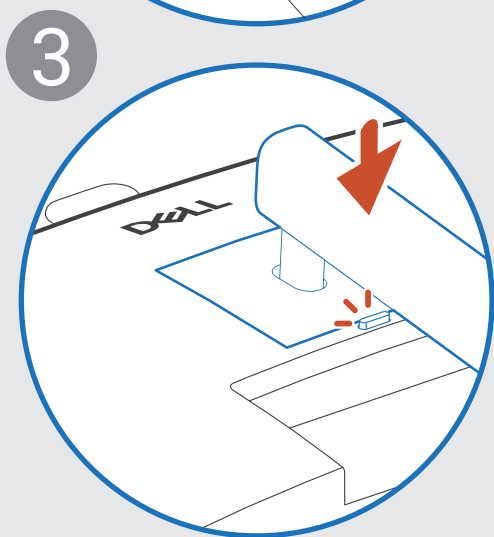

Dell Pro P 34 USB-C Hub-conferentiemonitor

P3426WEB

Snelstartgids

Dell Display and Peripheral Manager
Dell.com/support/ddpm

Dell.com/support/P3426WEB