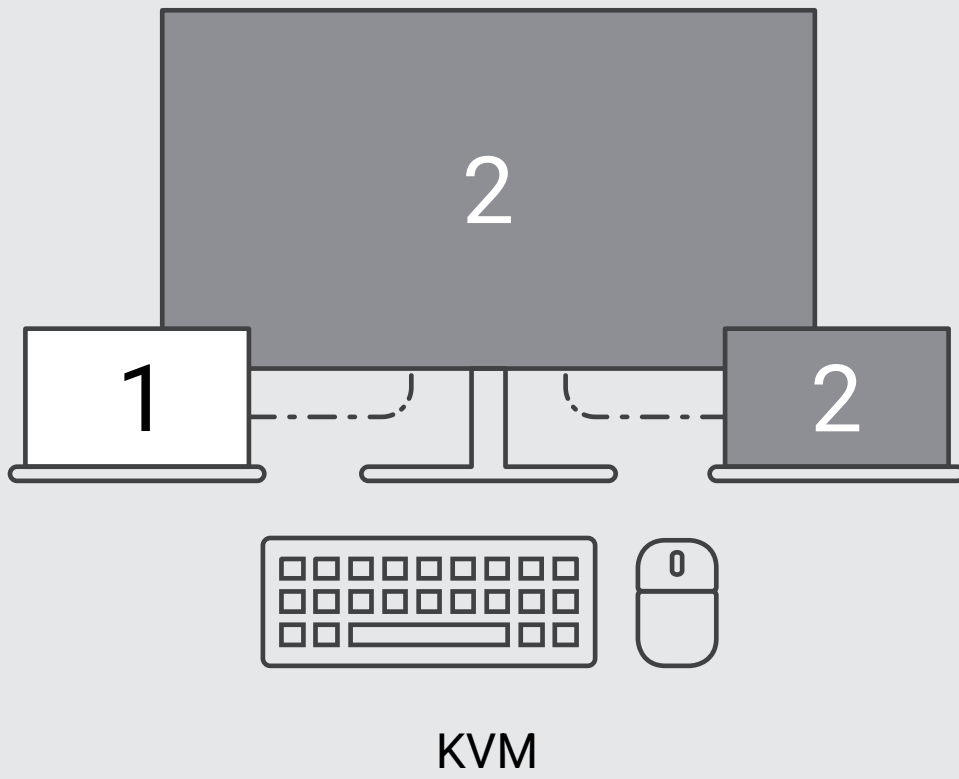

Dell Pro P 34 USB-C Hub-conferentiemonitor

P3426WEB

Snelstartgids

Dell Display and Peripheral Manager
Dell.com/support/ddpm

Dell.com/support/P3426WEB