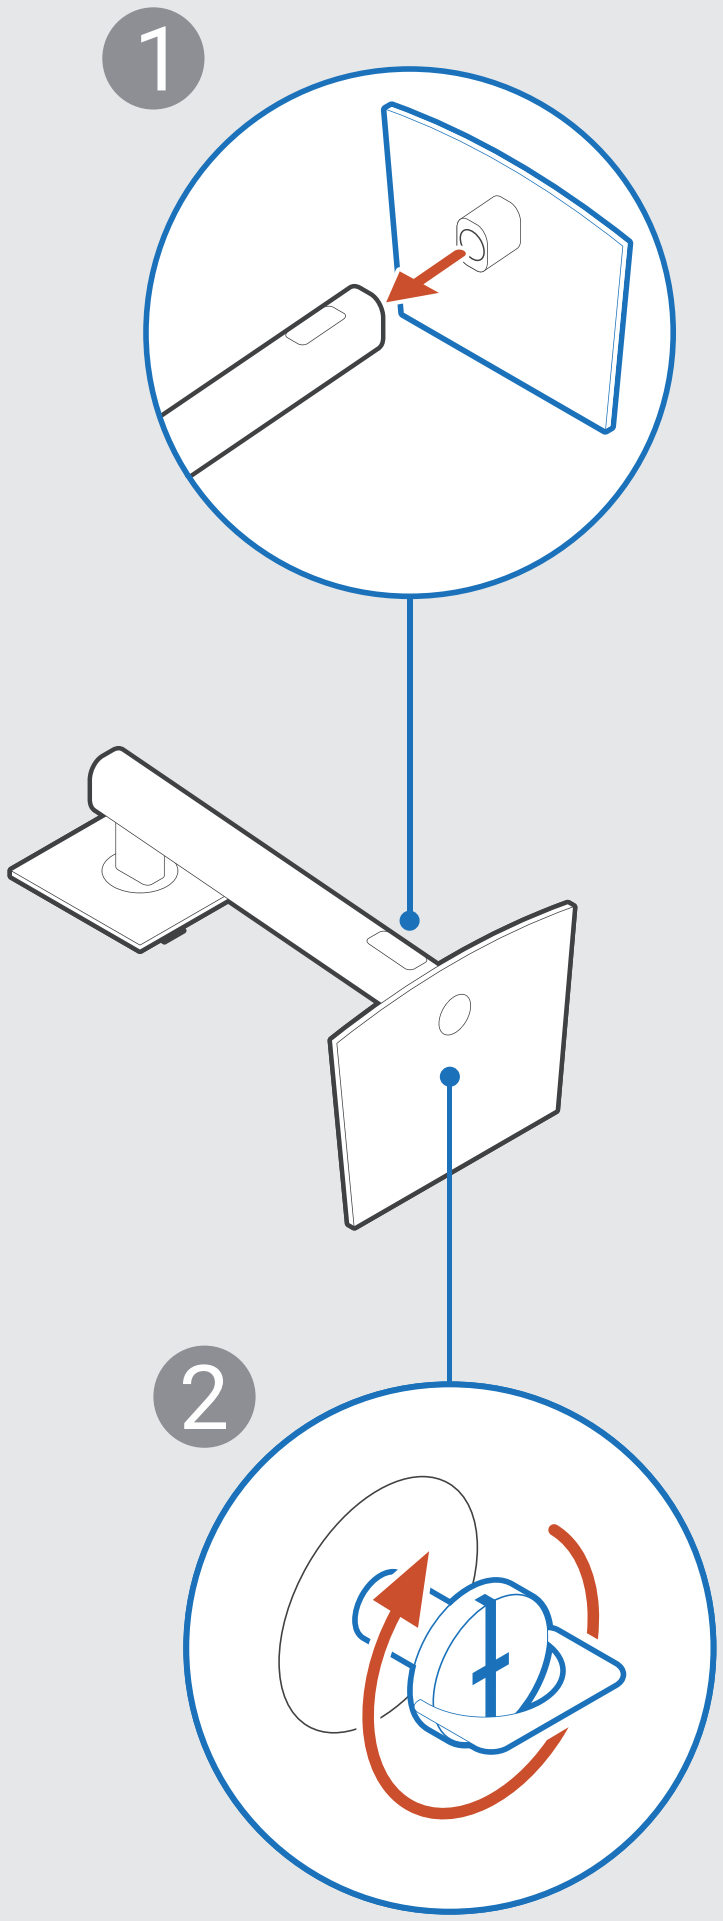

Dell Pro P 34 USB-C Hub-conferentiemonitor

P3426WEB

Snelstartgids

Dell Display and Peripheral Manager
Dell.com/support/ddpm

Dell.com/support/P3426WEB