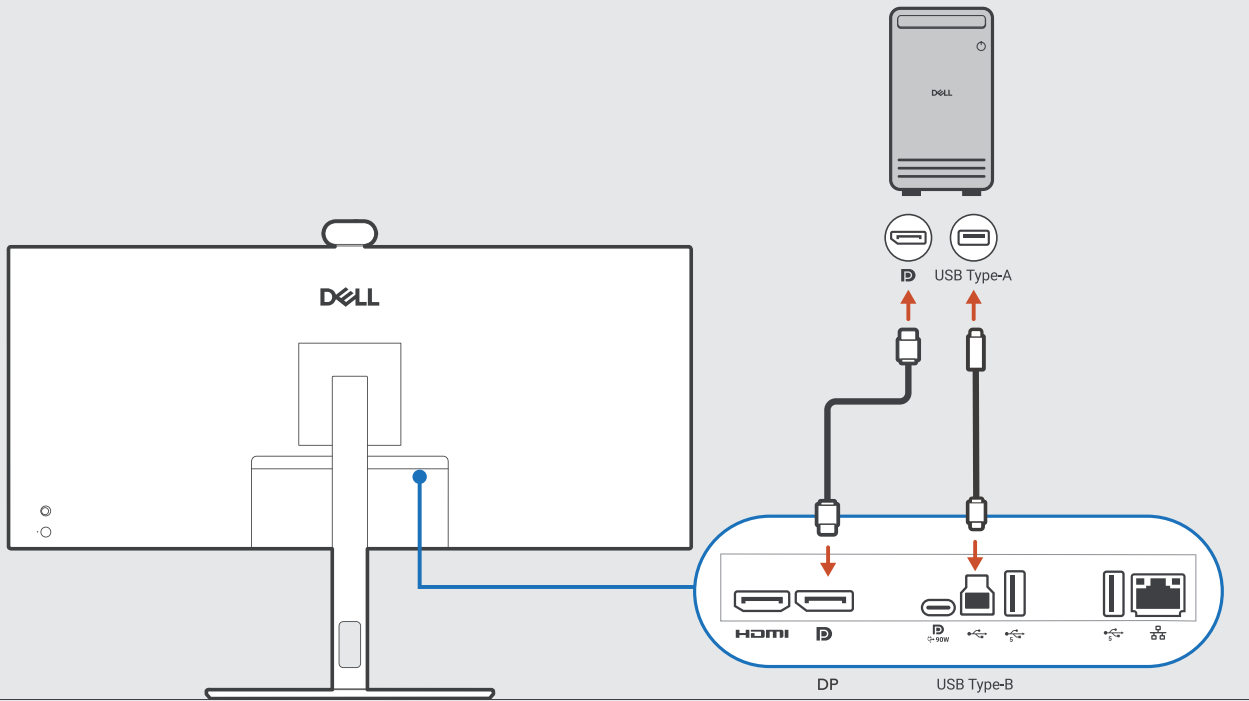

Dell Pro P 34 USB-C Hub-conferentiemonitor

P3426WEB

Snelstartgids

Dell Display and Peripheral Manager
Dell.com/support/ddpm

Dell.com/support/P3426WEB