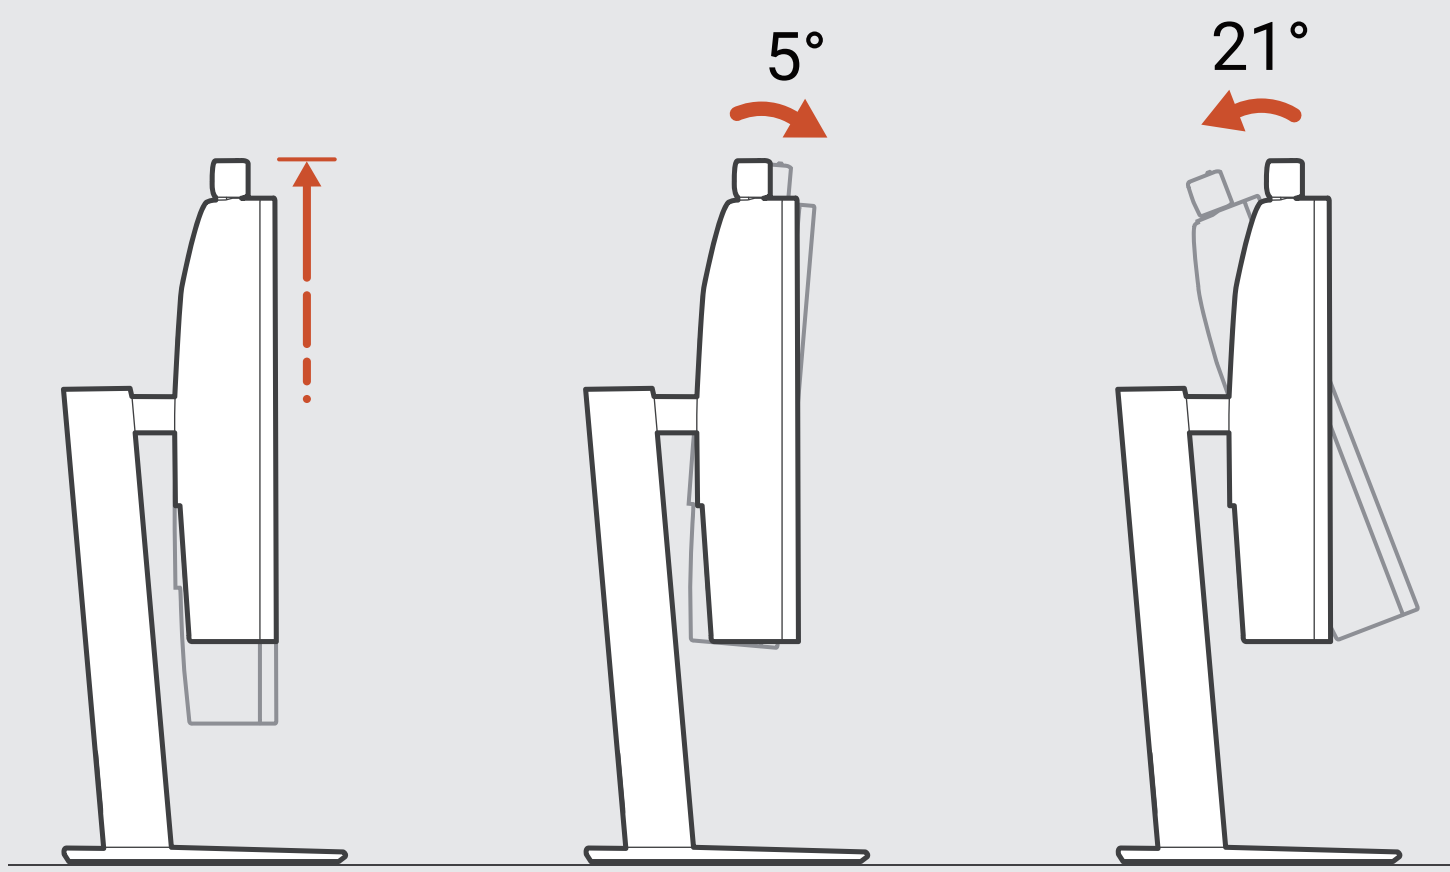

Dell Pro P 34 USB-C Hub-conferentiemonitor

P3426WEB

Snelstartgids

Dell Display and Peripheral Manager
Dell.com/support/ddpm

Dell.com/support/P3426WEB