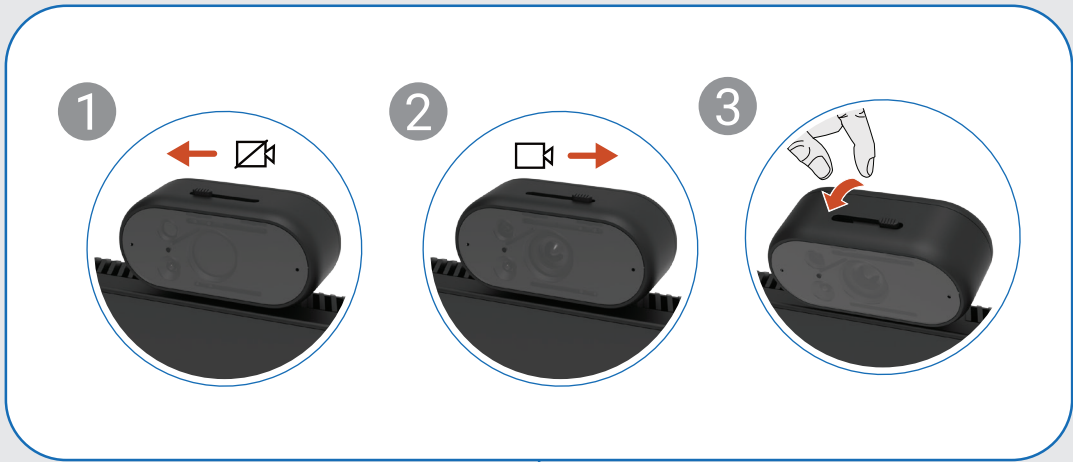

Dell Pro P 34 USB-C Hub-conferentiemonitor

P3426WEB

Snelstartgids

Dell Display and Peripheral Manager
Dell.com/support/ddpm

Dell.com/support/P3426WEB