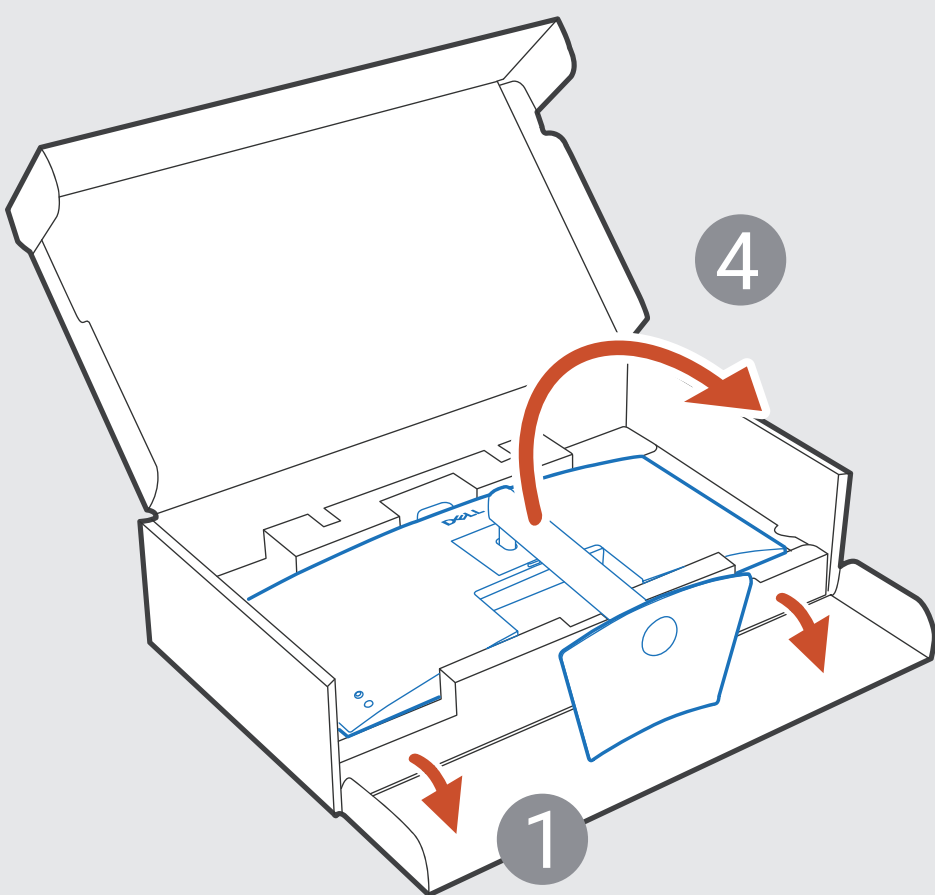

Dell Pro P 34 USB-C Hub-conferentiemonitor

P3426WEB

Snelstartgids

Dell Display and Peripheral Manager
Dell.com/support/ddpm

Dell.com/support/P3426WEB