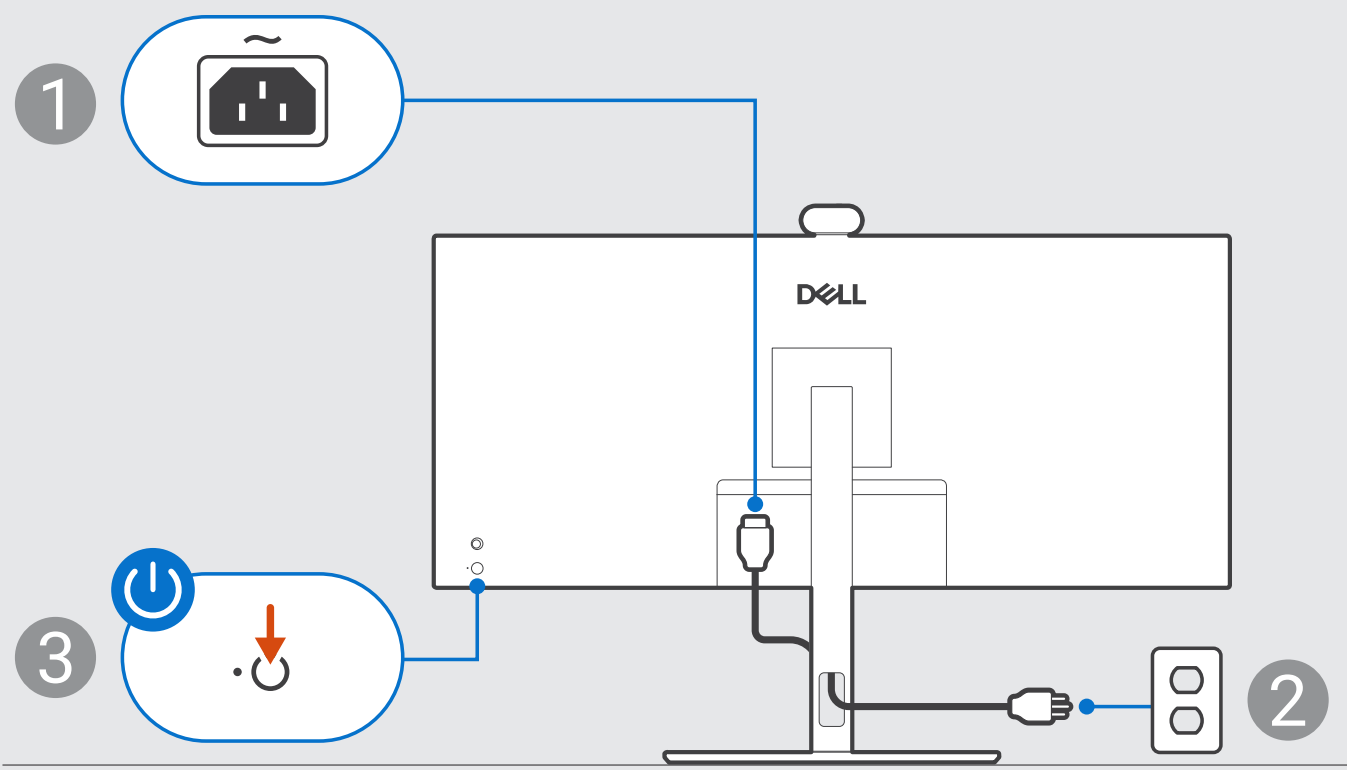

Dell Pro P 34 USB-C Hub-conferentiemonitor

P3426WEB

Snelstartgids

Dell Display and Peripheral Manager
Dell.com/support/ddpm

Dell.com/support/P3426WEB