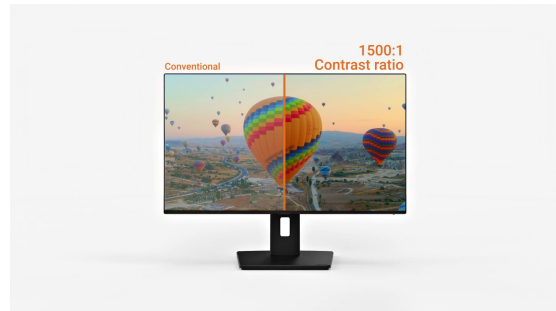

**INFORMATION****24" IPS monitor with 120Hz performance and reduced eye strain technologies**

The ProLite X2491H features a 24" Full HD display with a sleek 4-side slim bezel design, helping you create a clean and modern multi-monitor workspace.

## Multi-screen setup for a panoramic workspace

Connect multiple ultra-slim bezel monitors to create a panoramic workspace, keep your apps in view, streamline multitasking, and boost productivity.

## Reveal hidden details with deeper contrast

With a native contrast ratio of 1500:1, this monitor brings out subtle shadow nuances and fine tonal transitions. You see more image information at a glance, making it easier to make precise creative choices during editing and colour grading. Dark areas stay crisp and distinct without blending into one another.

### 01 DISPLAY CHARACTERISTICS

<b>Design</b>	4-side slim bezel
<b>Diagonal</b>	23.8", 60.5cm
<b>Panel</b>	IPS panel technology LED, matte finish
<b>Native resolution</b>	1920 x 1080 @120Hz (2.1 megapixel Full HD)
<b>Aspect ratio</b>	16:9
<b>Panel brightness</b>	350 cd/m <sup>2</sup>
<b>Static contrast</b>	1500:1
<b>Advanced contrast</b>	80M:1
<b>Response time (MPRT)</b>	1ms
<b>Viewing zone</b>	horizontal/vertical: 178°/178°, right/left: 89°/89°, up/down: 89°/89°
<b>Colour support</b>	16.7mln (sRGB: 96%; NTSC: 72%)
<b>Horizontal Sync</b>	30 - 140kHz
<b>Viewable area W x H</b>	527 x 296.5mm, 20.7 x 11.7"
<b>Pixel pitch</b>	0.275mm
<b>Colour</b>	matte, black