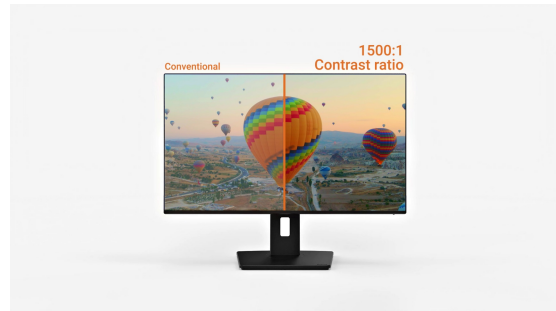

**INFORMATION****24" IPS monitor with 120Hz performance and reduced eye strain technologies**

The ProLite X2491H features a 24" Full HD display with a sleek 4-side slim bezel design, helping you create a clean and modern multi-monitor workspace.

## Multi-screen setup for a panoramic workspace

Connect multiple ultra-slim bezel monitors to create a panoramic workspace, keep your apps in view, streamline multitasking, and boost productivity.

## Reveal hidden details with deeper contrast

With a native contrast ratio of 1500:1, this monitor brings out subtle shadow nuances and fine tonal transitions. You see more image information at a glance, making it easier to make precise creative choices during editing and colour grading. Dark areas stay crisp and distinct without blending into one another.

### 01 DISPLAY CHARACTERISTICS

<b>Design</b>	4-side slim bezel
<b>Diagonal</b>	23.8", 60.5cm
<b>Panel</b>	IPS panel technology LED, matte finish
<b>Native resolution</b>	1920 x 1080 @120Hz (2.1 megapixel Full HD)
<b>Aspect ratio</b>	16:9
<b>Panel brightness</b>	350 cd/m <sup>2</sup>
<b>Static contrast</b>	1500:1
<b>Advanced contrast</b>	80M:1
<b>Response time (MPRT)</b>	1ms
<b>Viewing zone</b>	horizontal/vertical: 178°/178°, right/left: 89°/89°, up/down: 89°/89°
<b>Colour support</b>	16.7mln (sRGB: 96%; NTSC: 72%)
<b>Horizontal Sync</b>	30 - 140kHz
<b>Viewable area W x H</b>	527 x 296.5mm, 20.7 x 11.7"
<b>Pixel pitch</b>	0.275mm
<b>Colour</b>	matte, black