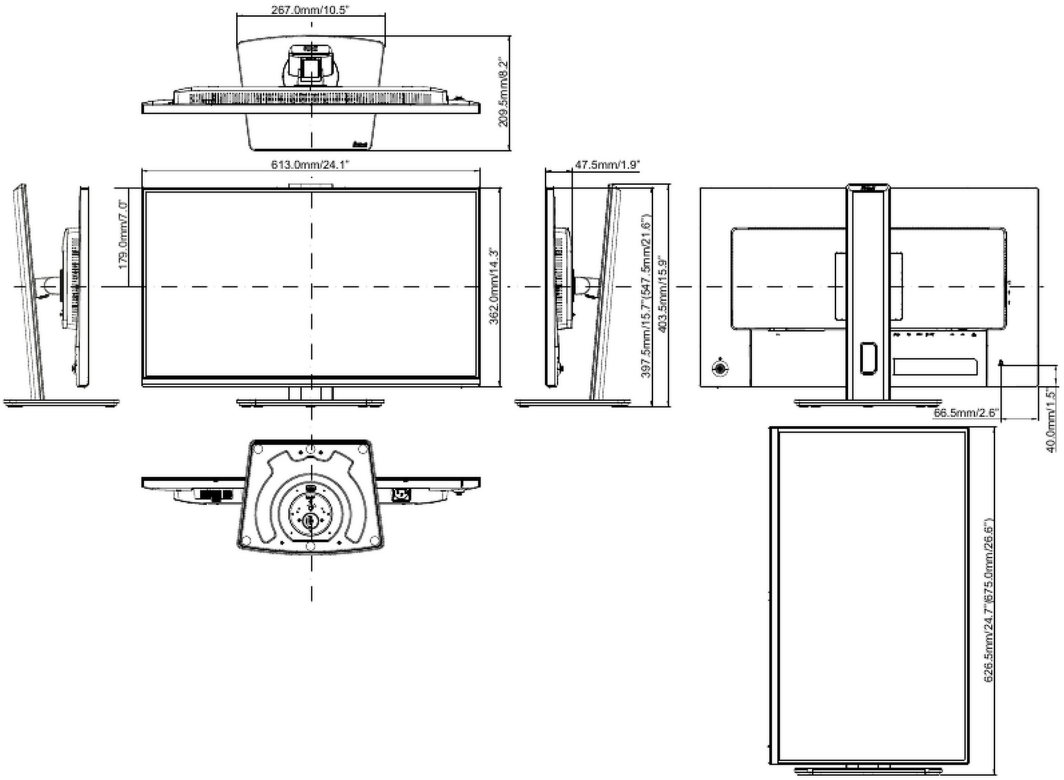

Swivel stand 120°; 60° left; 60° right

Tilt angle 23° up; 5° down

VESA mounting 100 x 100mm

Cable management system yes

05 ACCESSORIES INCLUDED

Cables power (1.5m), USB (1.5m), HDMI (1.5m), USB-C (1.0m)

Other quick start guide, safety guide

08 DIMENSIONS / WEIGHT

Product dimensions W x H x D 613 x 403.5 (547.5) x 209.5mm

Box dimensions W x H x D	691 x 447 x 142mm
Weight (without box)	5.9kg
Weight (with box)	8.0kg

EAN code 4948570125944

All trademarks and registered trademarks acknowledged. E & O E. Specification subject to change without notice. All LCD's comply with ISO-9241-307:2008 in connection with pixel defects. © **IYAMA CORPORATION. ALL RIGHTS RESERVED**