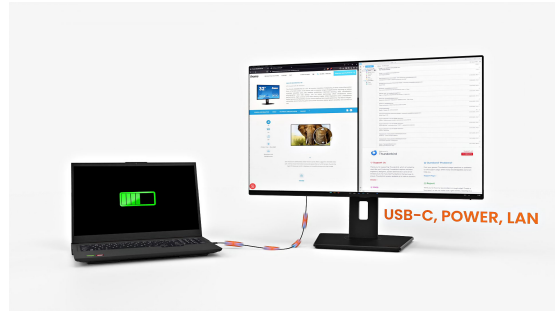

With the built-in KVM switch, you can control two computers using a single keyboard and mouse, making it easy to switch between systems and maintain a smooth workflow.

The 27" QHD IPS panel delivers high resolution and accurate colour reproduction with wide viewing angles, supporting detailed work such as content creation, spreadsheets or design tasks. The DisplayPort output enables quick setup of a dual-monitor configuration to expand your screen space and boost productivity.

The stand offers 15cm height adjustment along with tilt, swivel and pivot functions including portrait mode, so you can work comfortably in your preferred position. Tested and certified by TÜV Rheinland for Eye Comfort, the XB2797QSNP meets strict display standards to help reduce visual fatigue during extended use, supporting long-lasting focus and well-being at work.

USB-C dock for tidy desk & easy connectivity

Connect everything with just one cable - handle video, data, and power while keeping your desk clean and organized.

Expand your view with QHD

QHD 2560x1440 resolution offers up to 77% more screen space than Full HD, giving you plenty of room to multitask efficiently, view more content at once, and work with greater precision, without constantly switching between windows.

Adjustable stand for optimal comfort

Find your perfect screen position easily and maintain a healthy, comfortable posture all day long. Thanks to its fully adjustable stand, you can effortlessly adapt the monitor to your needs. Raise or lower the height, swivel left or right, or tilt the screen to reduce glare and find the optimal viewing angle. Whether you're working, designing, or attending long video calls, this flexibility helps reduce neck and back strain, improving both comfort and productivity throughout your day.