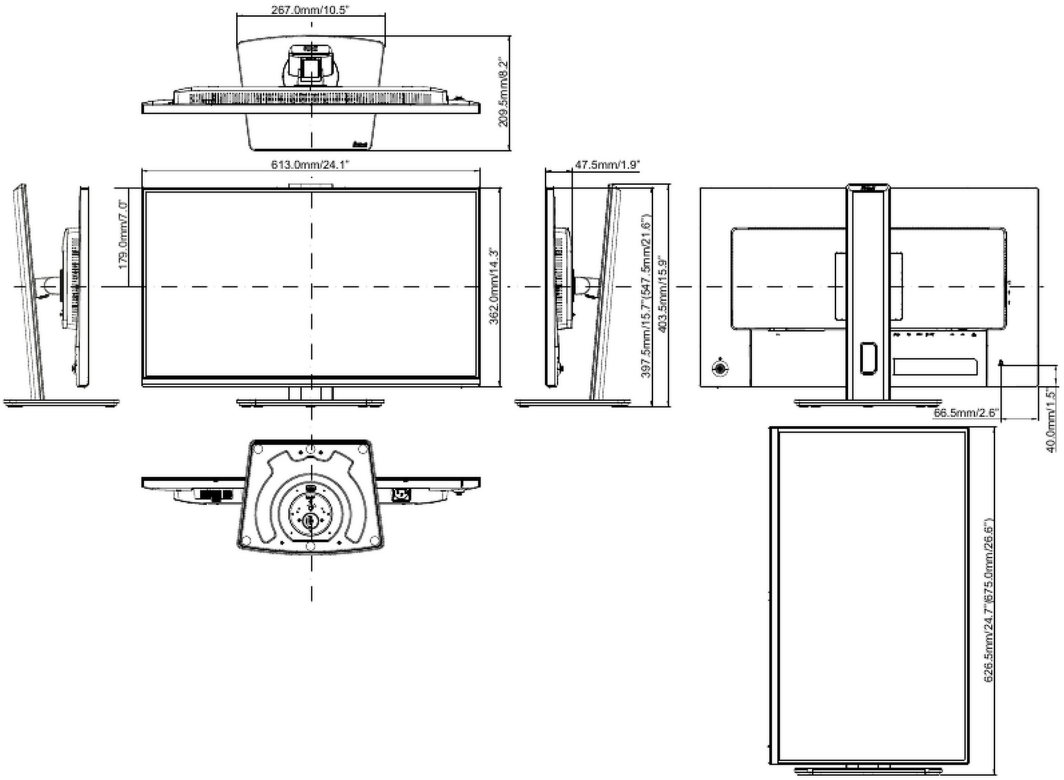

Swivel stand 120°; 60° left; 60° right

Tilt angle 23° up; 5° down

VESA mounting 100 x 100mm

Cable management system yes

05 ACCESSORIES INCLUDED

Cables power (1.5m), USB (1.5m), HDMI (1.5m), USB-C (1.0m)

Other quick start guide, safety guide

08 DIMENSIONS / WEIGHT

Product dimensions 613 x 403.5 (547.5) x 209.5mm
W x H x D

Box dimensions W x H x D	691 x 447 x 142mm
Weight (without box)	5.9kg
Weight (with box)	8.0kg

EAN code 4948570125944

All trademarks and registered trademarks acknowledged. E & O E. Specification subject to change without notice. All LCD's comply with ISO-9241-307:2008 in connection with pixel defects. © IYAMA CORPORATION. ALL RIGHTS RESERVED