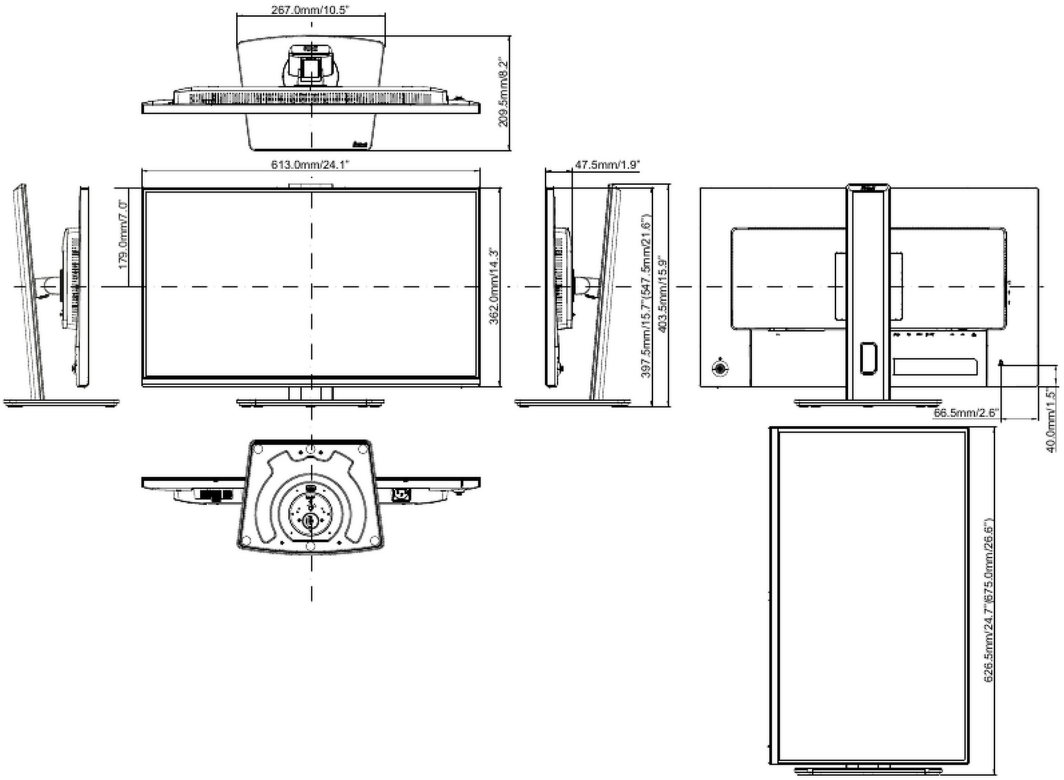

Swivel stand 120°; 60° left; 60° right

Tilt angle 23° up; 5° down

VESA mounting 100 x 100mm

Cable management system yes

05 ACCESSORIES INCLUDED

Cables power (1.5m), USB (1.5m), HDMI (1.5m), USB-C (1.0m)

Other quick start guide, safety guide

08 DIMENSIONS / WEIGHT

Product dimensions 613 x 403.5 (547.5) x 209.5mm
W x H x D

Box dimensions W x H x D	691 x 447 x 142mm
Weight (without box)	5.9kg
Weight (with box)	8.0kg

EAN code 4948570125944

All trademarks and registered trademarks acknowledged. E & O E. Specification subject to change without notice. All LCD's comply with ISO-9241-307:2008 in connection with pixel defects. © **IYAMA CORPORATION. ALL RIGHTS RESERVED**