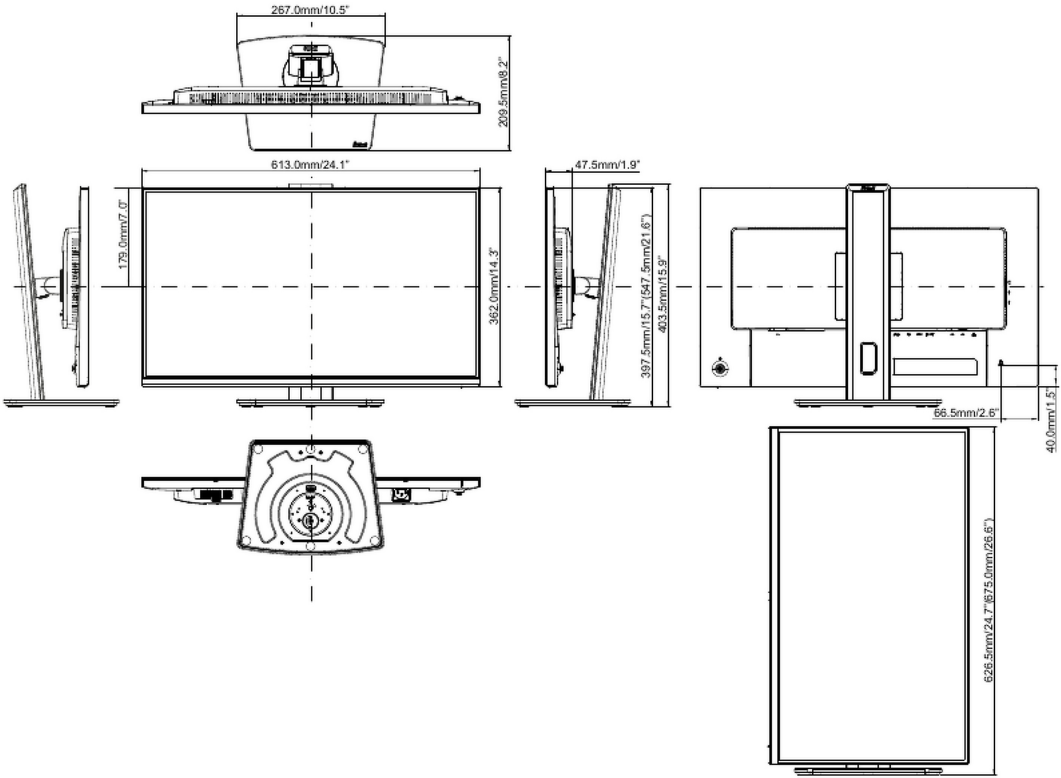

Swivel stand 120°; 60° left; 60° right

Tilt angle 23° up; 5° down

VESA mounting 100 x 100mm

Cable management system yes

05 ACCESSORIES INCLUDED

Cables power (1.5m), USB (1.5m), HDMI (1.5m), USB-C (1.0m)

Other quick start guide, safety guide

08 DIMENSIONS / WEIGHT

Product dimensions W x H x D 613 x 403.5 (547.5) x 209.5mm

Box dimensions W x H x D	691 x 447 x 142mm
Weight (without box)	5.9kg
Weight (with box)	8.0kg

EAN code 4948570125944

All trademarks and registered trademarks acknowledged. E & O E. Specification subject to change without notice. All LCD's comply with ISO-9241-307:2008 in connection with pixel defects. © **IYAMA CORPORATION. ALL RIGHTS RESERVED**