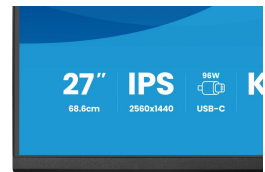

SPECIFICATION

01 DISPLAY CHARACTERISTICS

Design	4-side slim bezel
Diagonal	27", 68.5cm
Panel	IPS Panel Technology LED, matte finish
Native resolution	2560 x 1440 @75Hz (3.7 megapixel QHD)
Aspect ratio	16:9
Panel brightness	350 cd/m ²
Static contrast	1000:1
Advanced contrast	80M:1
Response time (MPRT)	1ms
Viewing zone	horizontal/vertical: 178°/178°, right/left: 89°/89°, up/down: 89°/89°
Colour support	16.7mIn (sRGB: 100%; NTSC: 72%)
Horizontal Sync	30 - 112kHz
Viewable area W x H	596.7 x 335.7mm, 23.5 x 13.2"
Pixel pitch	0.233mm
Colour	matte, black

08 DIMENSIONS / WEIGHT

Product dimensions 613 x 403.5 (547.5) x 209.5mm
W x H x D

Box dimensions W x H x D	691 x 447 x 142mm
Weight (without box)	5.9kg
Weight (with box)	8.0kg
EAN code	4948570125944

All trademarks and registered trademarks acknowledged. E & O E. Specification subject to change without notice. All LCD's comply with ISO-9241-307:2008 in connection with pixel defects. © IYAMA CORPORATION. ALL RIGHTS RESERVED