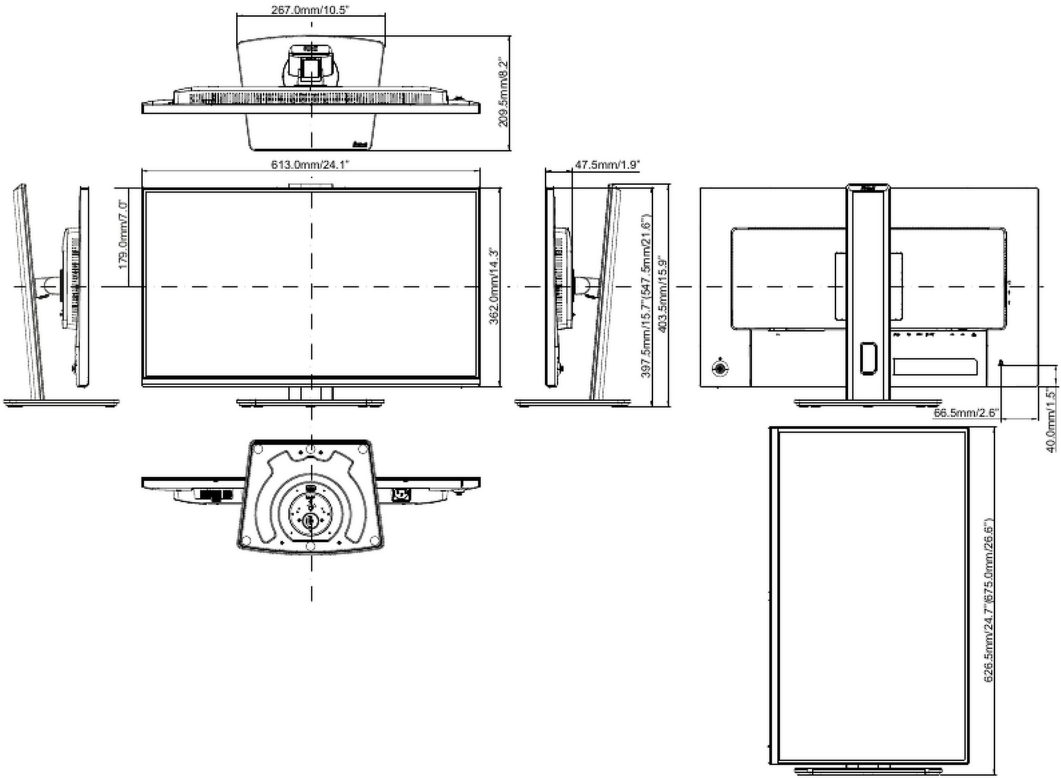

Box dimensions W x H x D	691 x 447 x 142mm
Weight (without box)	5.9kg
Weight (with box)	8.0kg

EAN code 4948570125944