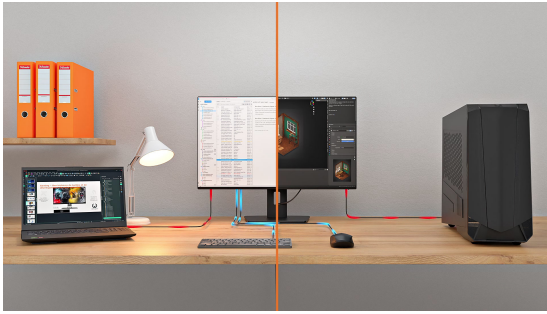

Easy multi-device control with KVM

Easily switch between multiple computers using one monitor, keyboard, and mouse, making multitasking smooth and efficient.