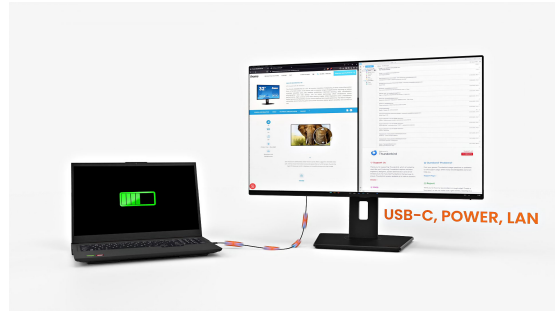

With the built-in KVM switch, you can control two computers using a single keyboard and mouse, making it easy to switch between systems and maintain a smooth workflow.

The 27" QHD IPS panel delivers high resolution and accurate colour reproduction with wide viewing angles, supporting detailed work such as content creation, spreadsheets or design tasks. The DisplayPort output enables quick setup of a dual-monitor configuration to expand your screen space and boost productivity.

The stand offers 15cm height adjustment along with tilt, swivel and pivot functions including portrait mode, so you can work comfortably in your preferred position. Tested and certified by TÜV Rheinland for Eye Comfort, the XB2797QSNP meets strict display standards to help reduce visual fatigue during extended use, supporting long-lasting focus and well-being at work.

### USB-C dock for tidy desk & easy connectivity

Connect everything with just one cable - handle video, data, and power while keeping your desk clean and organized.

### Adjustable stand for optimal comfort

Find your perfect screen position easily and maintain a healthy, comfortable posture all day long. Thanks to its fully adjustable stand, you can effortlessly adapt the monitor to your needs. Raise or lower the height, swivel left or right, or tilt the screen to reduce glare and find the optimal viewing angle. Whether you're working, designing, or attending long video calls, this flexibility helps reduce neck and back strain, improving both comfort and productivity throughout your day.