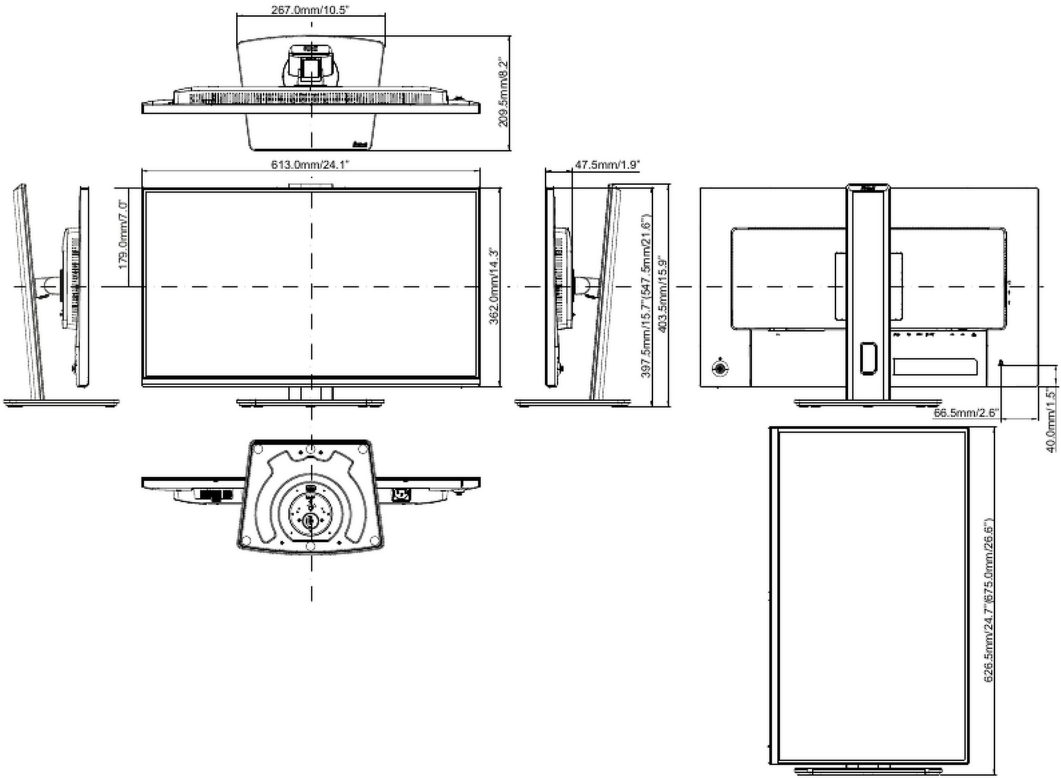

Swivel stand 120°; 60° left; 60° right

Tilt angle 23° up; 5° down

VESA mounting 100 x 100mm

Cable management system yes

05 ACCESSORIES INCLUDED

Cables power (1.5m), USB (1.5m), HDMI (1.5m), USB-C (1.0m)

Other quick start guide, safety guide

08 DIMENSIONS / WEIGHT

Product dimensions 613 x 403.5 (547.5) x 209.5mm
W x H x D

Box dimensions W x H x D	691 x 447 x 142mm
Weight (without box)	5.9kg
Weight (with box)	8.0kg

EAN code 4948570125944

All trademarks and registered trademarks acknowledged. E & O E. Specification subject to change without notice. All LCD's comply with ISO-9241-307:2008 in connection with pixel defects. © IYAMA CORPORATION. ALL RIGHTS RESERVED