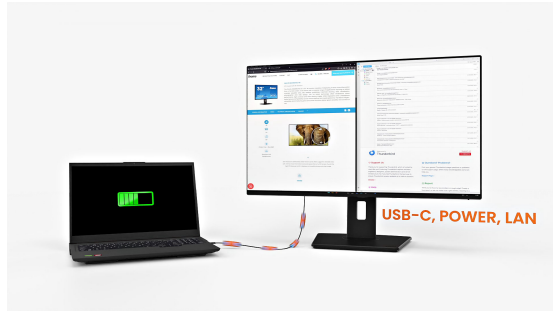

With the built-in KVM switch, you can control two computers using a single keyboard and mouse, making it easy to switch between systems and maintain a smooth workflow.

The 27" QHD IPS panel delivers high resolution and accurate colour reproduction with wide viewing angles, supporting detailed work such as content creation, spreadsheets or design tasks. The DisplayPort output enables quick setup of a dual-monitor configuration to expand your screen space and boost productivity.

The stand offers 15cm height adjustment along with tilt, swivel and pivot functions including portrait mode, so you can work comfortably in your preferred position. Tested and certified by TÜV Rheinland for Eye Comfort, the XB2797QSNP meets strict display standards to help reduce visual fatigue during extended use, supporting long-lasting focus and well-being at work.

USB-C dock for tidy desk & easy connectivity

Connect everything with just one cable - handle video, data, and power while keeping your desk clean and organized.

Expand your view with QHD

QHD 2560x1440 resolution offers up to 77% more screen space than Full HD, giving you plenty of room to multitask efficiently, view more content at once, and work with greater precision, without constantly switching between windows.

Adjustable stand for optimal comfort

Find your perfect screen position easily and maintain a healthy, comfortable posture all day long. Thanks to its fully adjustable stand, you can effortlessly adapt the monitor to your needs. Raise or lower the height, swivel left or right, or tilt the screen to reduce glare and find the optimal viewing angle. Whether you're working, designing, or attending long video calls, this flexibility helps reduce neck and back strain, improving both comfort and productivity throughout your day.