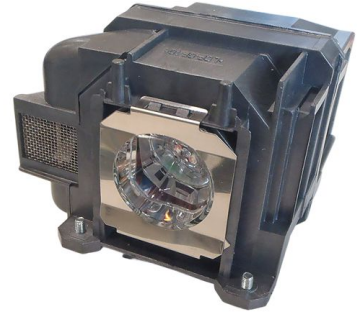

MPN: ML12513-OBH

Projector Lamp OBH for Epson 5000 Hours, 215 Watt fit for Epson PowerLite 520, 525W, 530, 535W, Brightlink 536Wi

CoreParts offer a wide range of good Quality Projector Lamps for competitive prices, all manufactured by high quality, certified and trusted suppliers.

- High Quality
- Tested and certified
- Matching Performance
- Reliable with 12 months Warranty

Specifications

Features	Lamp type	OBH
Vendor information	Brand Name	CoreParts
	Warranty	1 Year(s)