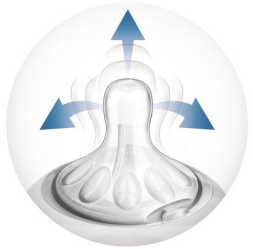

Highlights

Specifications

Natural latch on

The wide breast shaped nipple promotes natural latch on similar to the breast, making it easy for your baby to combine breast and bottle feeding.

Advanced anti-colic valve

Innovative twin valve designed to reduce colic and discomfort by venting air into the bottle and not baby's tummy.

Unique comfort petals

Petals inside the nipple increase softness and flexibility without nipple collapse. Your baby will enjoy a more comfortable and contented feed.

BPA free

This nipple is made from silicone - a BPA-free material (Following EU directive 2011/8/EU)

Different flow rates

Philips Avent offers four different flow rates to keep up with your baby's growth. Remember that age indications are approximate as babies develop at different rates. Philips Avent offers the newborn flow nipple with 1 hole (0M+), the slow flow nipple with 2 holes (1M+), the medium flow nipple with 3 holes (3M+) and the fast flow nipple with 4 holes (6M+). All nipples are available in twin packs.