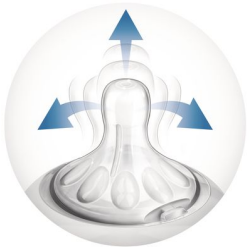

Vents air away from your baby's tummy

- Advanced anti-colic system with innovative twin valve

0% BPA (Bisphenol A Free)

- BPA free nipple

Other benefits

- Different flow rates for the most comfortable feed
- Compatible with Philips Avent Natural feeding bottle

Highlights

Natural latch on

The wide breast shaped nipple promotes natural latch on similar to the breast, making it easy for your baby to combine breast and bottle feeding.

Unique comfort petals

Petals inside the nipple increase softness and flexibility without nipple collapse. Your baby will enjoy a more comfortable and contented feed.

Advanced anti-colic valve

Innovative twin valve designed to reduce colic and discomfort by venting air into the bottle and not baby's tummy.

BPA free

This nipple is made from silicone - a BPA-free material (Following EU directive 2011/8/EU)