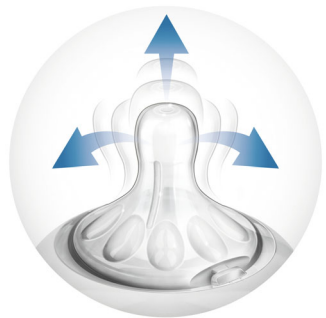

PHILIPS
AVENT

Natural nipple
2 pieces Slow flow, 1m+

Highlights

Natural latch on

The wide breast shaped nipple promotes natural latch on similar to the breast, making it easy for your baby to combine breast and bottle feeding.

Unique comfort petals

Petals inside the nipple increase softness and flexibility without nipple collapse. Your baby will enjoy a more comfortable and contented feed.

Advanced anti-colic valve

Innovative twin valve designed to reduce colic and discomfort by venting air into the bottle and not baby's tummy.

BPA free

This nipple is made from silicone - a BPA-free material (Following EU directive 2011/8/EU)

Different flow rates

Philips Avent offers four different flow rates to keep up with your baby's growth. Remember that age indications are approximate as babies develop at different rates. Philips Avent offers the newborn flow nipple with 1 hole (0M+), the slow flow nipple with 2 holes (1M+), the medium flow nipple with 3 holes (3M+) and the fast flow nipple with 4 holes (6M+). All nipples are available in twin packs.