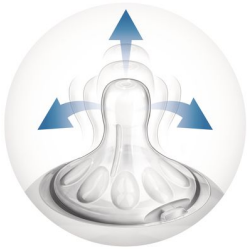

Vents air away from your baby's tummy

- Advanced anti-colic system with innovative twin valve

0% BPA (Bisphenol A Free)

- BPA free nipple

Other benefits

- Different flow rates for the most comfortable feed
- Compatible with Philips Avent Natural feeding bottle

Highlights

Natural latch on

The wide breast shaped nipple promotes natural latch on similar to the breast, making it easy for your baby to combine breast and bottle feeding.

Unique comfort petals

Petals inside the nipple increase softness and flexibility without nipple collapse. Your baby will enjoy a more comfortable and contented feed.

Advanced anti-colic valve

Innovative twin valve designed to reduce colic and discomfort by venting air into the bottle and not baby's tummy.

BPA free

This nipple is made from silicone - a BPA-free material (Following EU directive 2011/8/EU)

Different flow rates

Philips Avent offers four different flow rates to keep up with your baby's growth. Remember that age indications are approximate as babies develop at different rates. Philips Avent offers the newborn flow nipple with 1 hole (0M+), the slow flow nipple with 2 holes (1M+), the medium flow nipple with 3 holes (3M+) and the fast flow nipple with 4 holes (6M+). All nipples are available in twin packs.